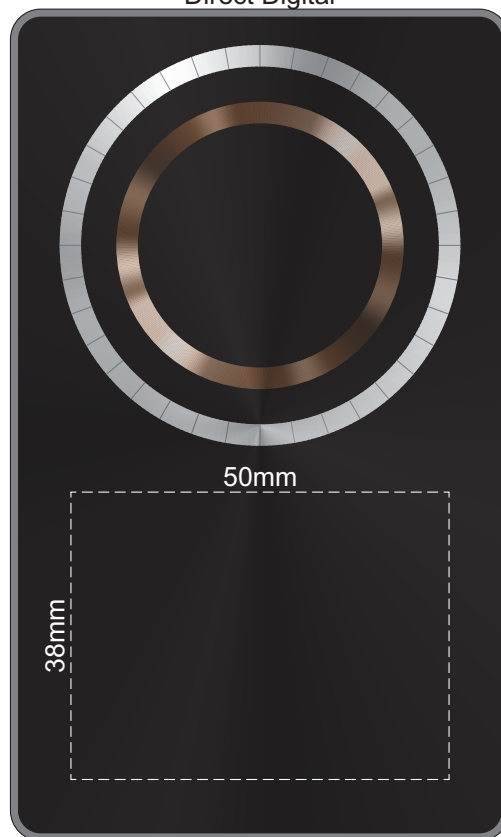

100% of Actual Size
Pad Print
(One Colour Only)
Direct Digital

Please note: Direct Digital artwork must be supplied in vector format