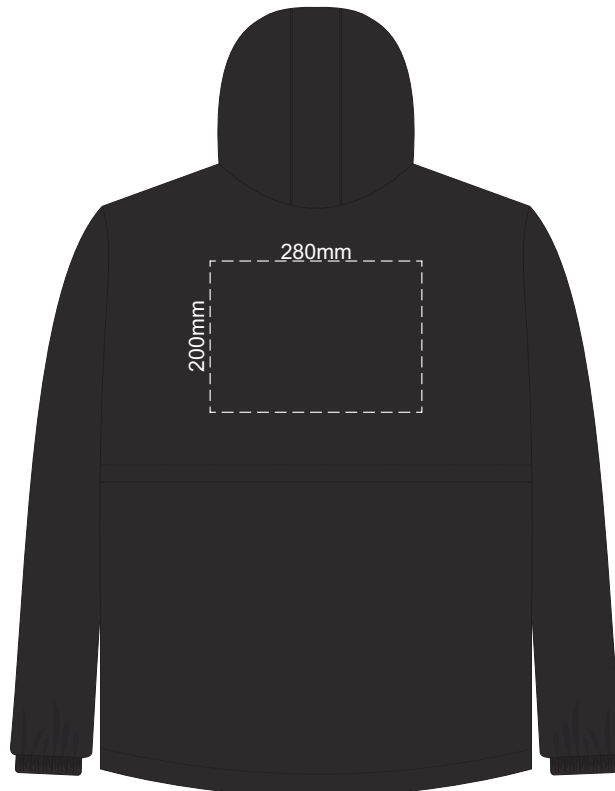

BACK MEDIUM