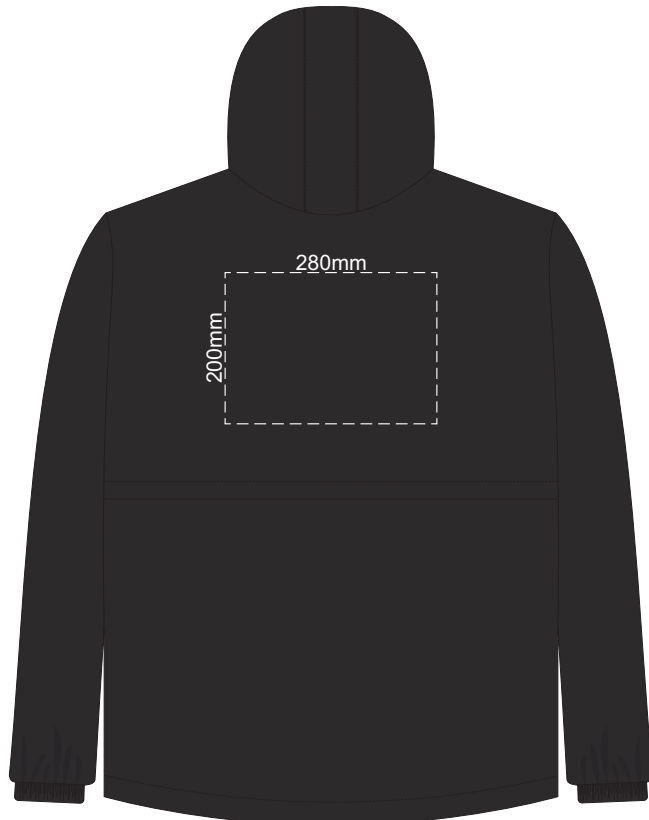

10% of Actual Size
Colourflex Transfer
Faux Embroidery

BACK LARGE