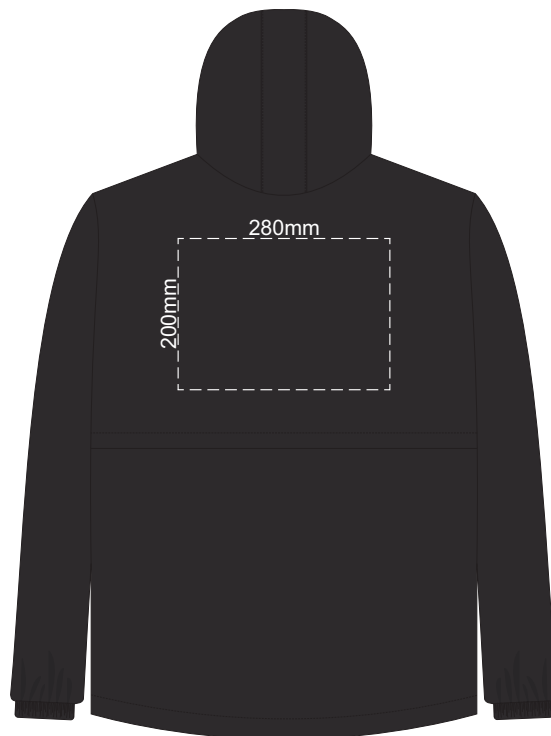

10% of Actual Size  
Colourflex Transfer  
Faux Embroidery

**FRONT EXTRA SMALL**

10% of Actual Size  
Colourflex Transfer  
Faux Embroidery

**BACK EXTRA SMALL**

10% of Actual Size  
Colourflex Transfer  
Faux Embroidery

**FRONT SMALL**

10% of Actual Size  
Colourflex Transfer  
Faux Embroidery

**BACK SMALL**

10% of Actual Size  
Colourflex Transfer  
Faux Embroidery

**FRONT MEDIUM**

10% of Actual Size  
Colourflex Transfer  
Faux Embroidery

**BACK MEDIUM**

10% of Actual Size  
Colourflex Transfer  
Faux Embroidery

**FRONT LARGE**

10% of Actual Size  
Colourflex Transfer  
Faux Embroidery

**BACK LARGE**

10% of Actual Size  
Colourflex Transfer  
Faux Embroidery

**FRONT 4XL**

10% of Actual Size  
Colourflex Transfer  
Faux Embroidery

**BACK 4XL**