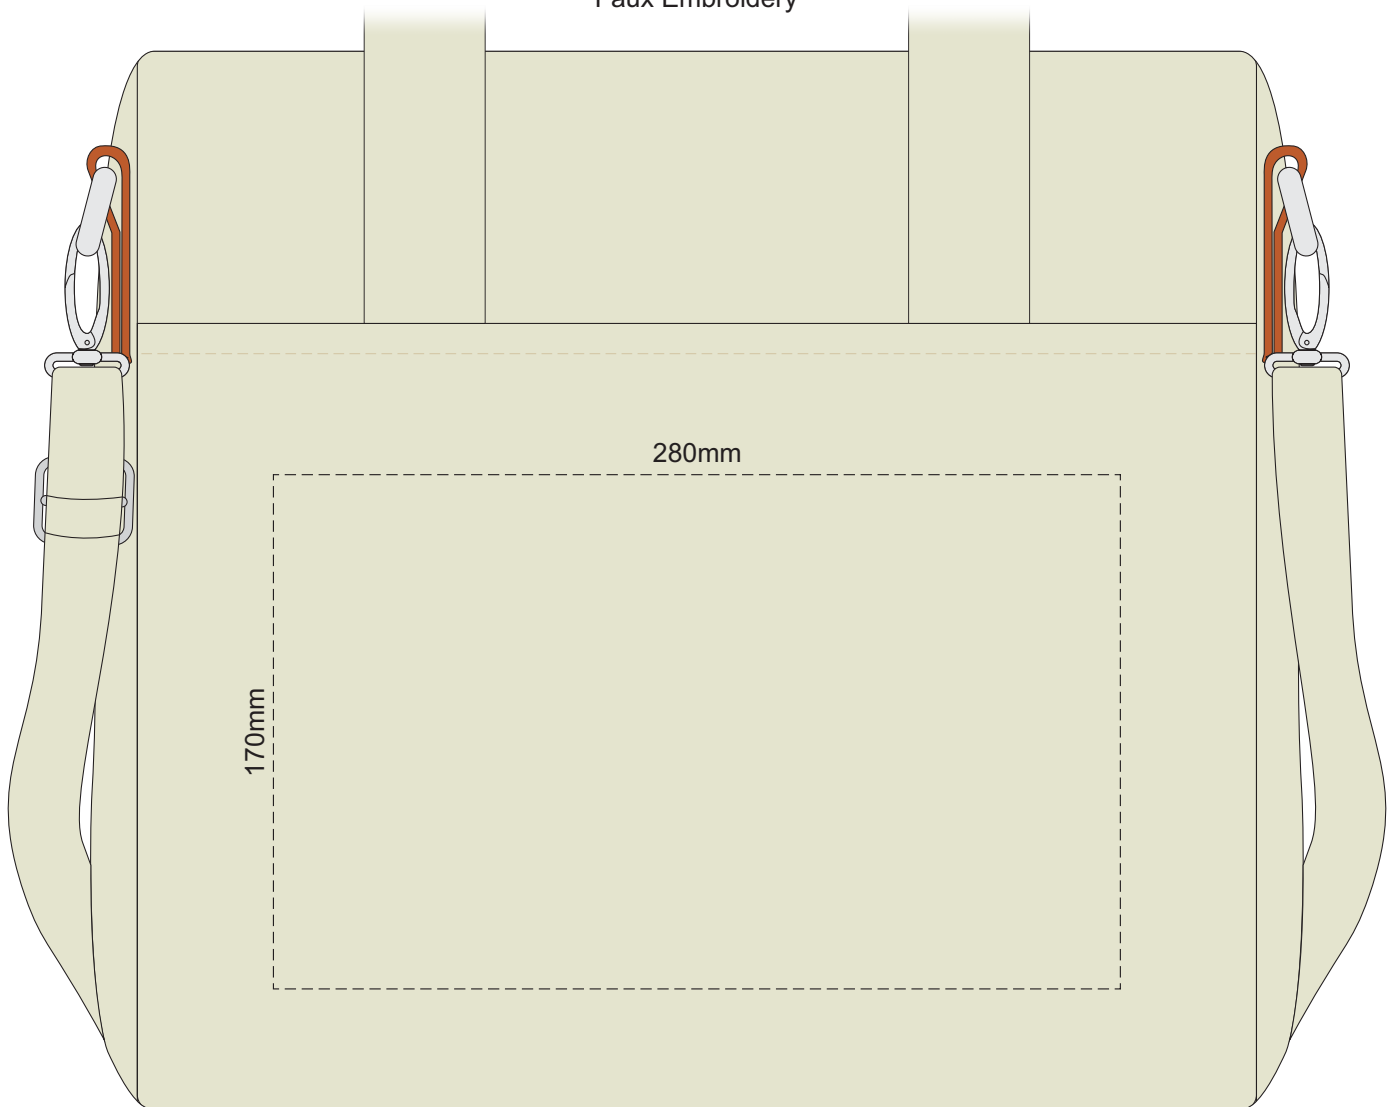

40% of Actual Size  
Screen Print  
Colourflex Transfer  
Faux Embroidery

40% of Actual Size  
Embroidery