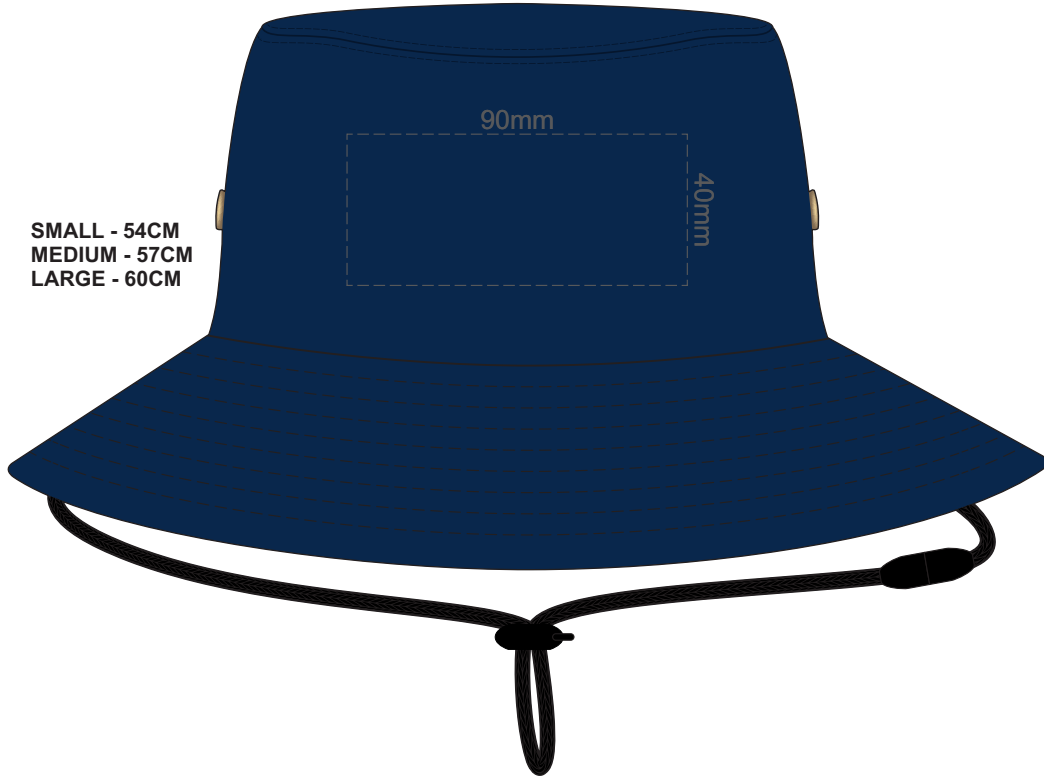

50% of Actual Size
Colourflex Transfer
Faux Embroidery
(front and back available print)

50% of Actual Size
Embroidery
(front and back available print)