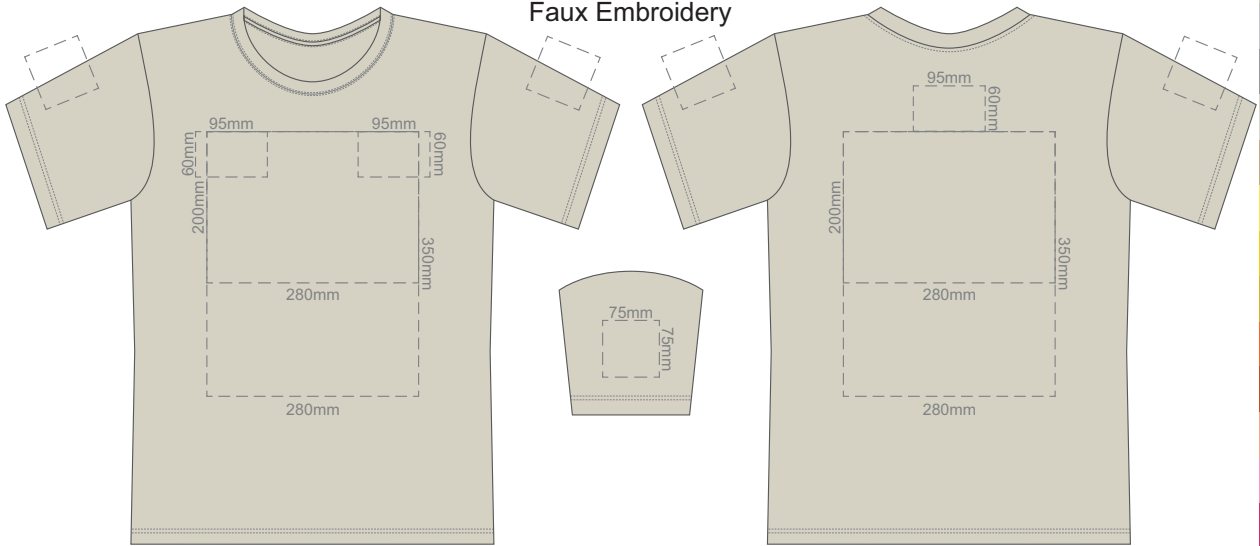

FRONT SMALL

BACK SMALL

10% of Actual Size
Colourflex Transfer
Faux Embroidery