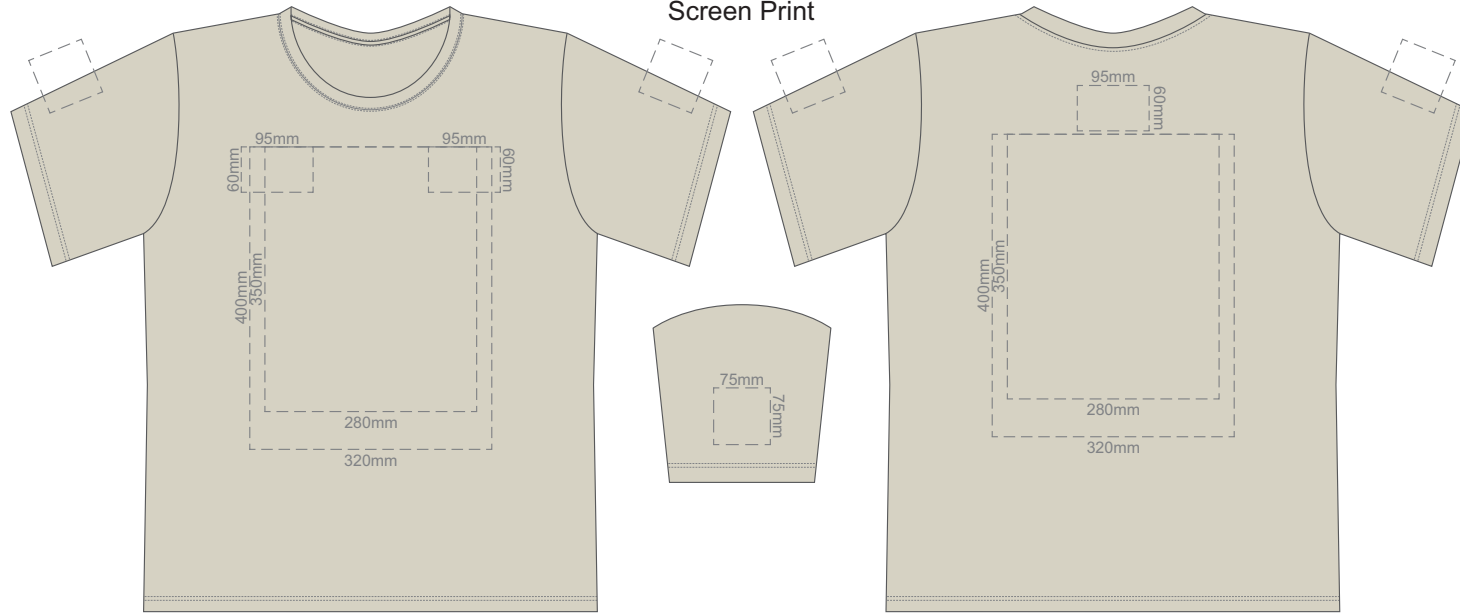

10% of Actual Size
Screen Print

FRONT LARGE

BACK LARGE

10% of Actual Size
Colourflex Transfer
Faux Embroidery

Print area 280x200mm can be rotated to best suit.

FRONT LARGE

Print area 280x200mm can be rotated to best suit.

10% of Actual Size
Screen Print

FRONT XL

BACK XL

10% of Actual Size
Colourflex Transfer
Faux Embroidery

Print area 280x200mm can be rotated to best suit.

FRONT XL

Print area 280x200mm can be rotated to best suit.