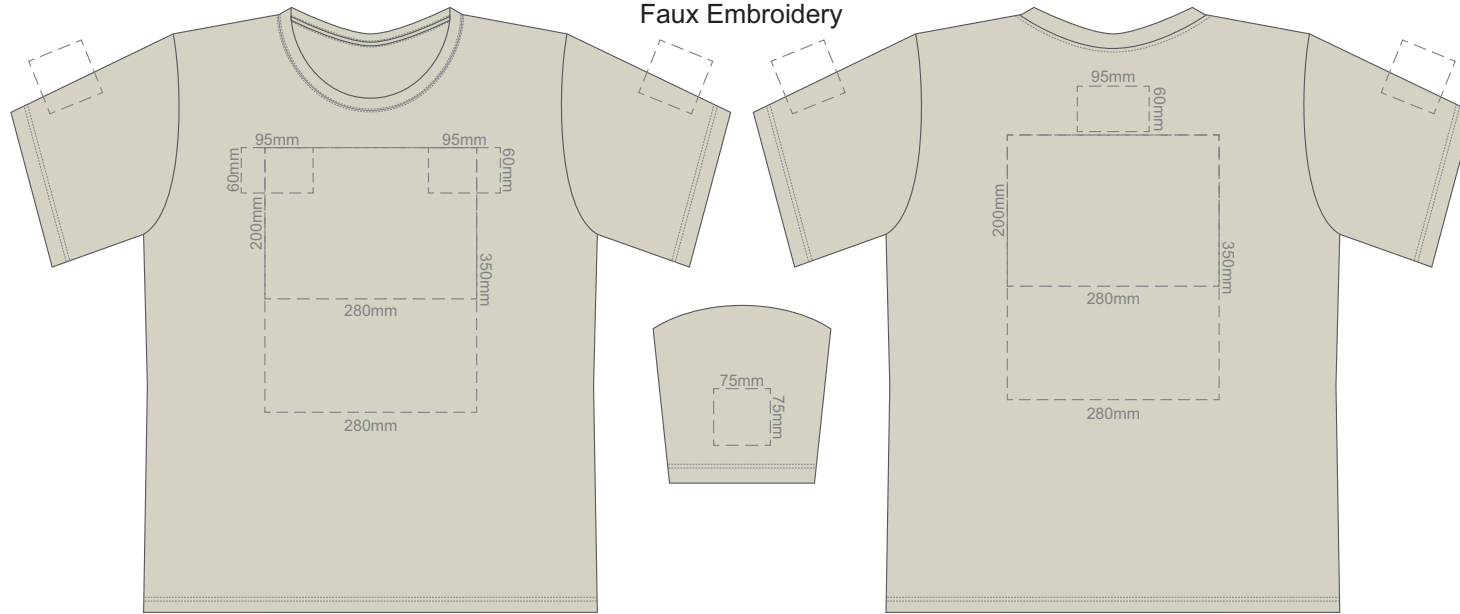

10% of Actual Size
Screen Print

FRONT LARGE

BACK LARGE

10% of Actual Size
Colourflex Transfer
Faux Embroidery

Print area 280x200mm can be rotated to best suit.

FRONT LARGE

Print area 280x200mm can be rotated to best suit.

10% of Actual Size
Screen Print

FRONT XL

BACK XL

10% of Actual Size
Colourflex Transfer
Faux Embroidery

Print area 280x200mm can be rotated to best suit.

FRONT XL

Print area 280x200mm can be rotated to best suit.