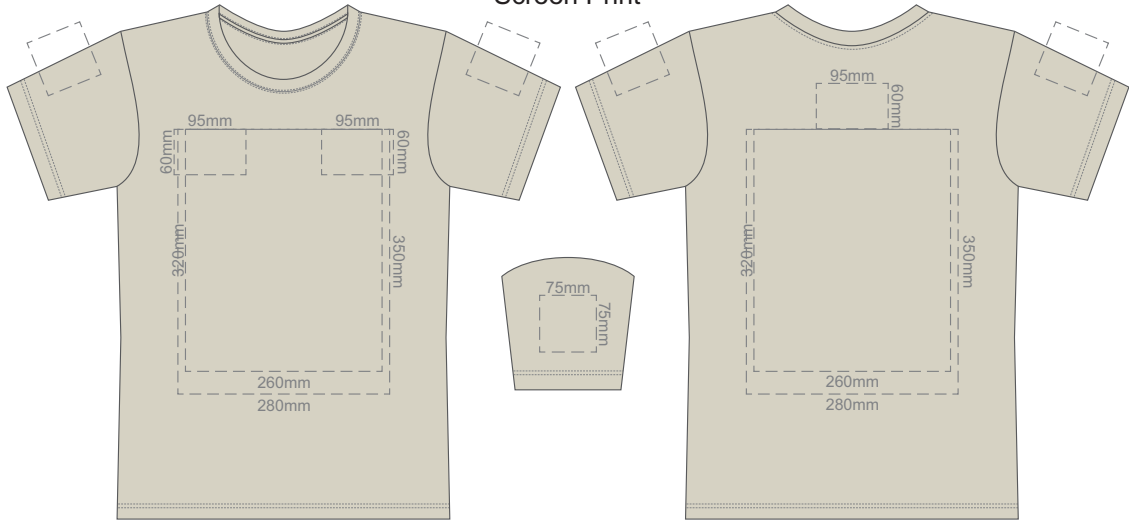

10% of Actual Size
Screen Print

FRONT XS

BACK XS