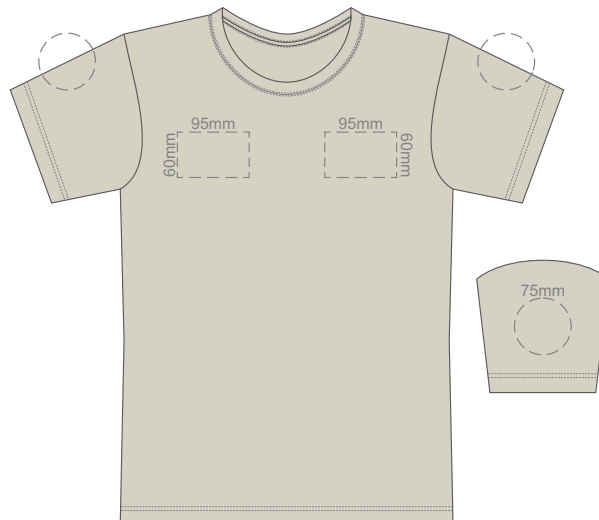

10% of Actual Size
Embroidery

FRONT XS

Ecru
Light Grey
Grey
Sand
Yellow
Gold
Mustard
Orange
Rust
Coral
Pink
Fuschsia
Berry
Red
Burgundy
Brown
Sage
Bright Green
Kiwi
Olive
Bottle Green
Aqua
Teal
Pale Blue
Slate Blue
Royal Blue
Navy
Purple
Graphite
Black