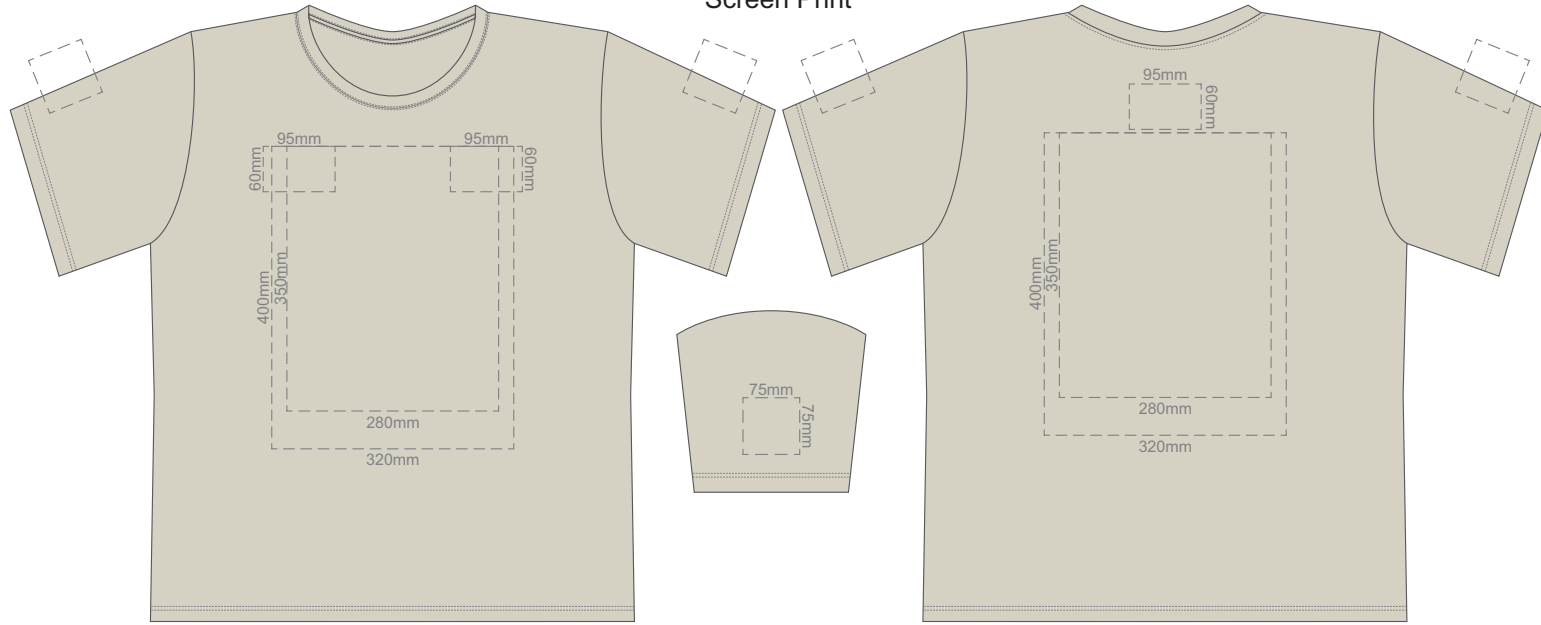

10% of Actual Size
Screen Print

FRONT XL

BACK XL

10% of Actual Size
Colourflex Transfer
Faux Embroidery

Print area 280x200mm can be rotated to best suit.

FRONT XL

Print area 280x200mm can be rotated to best suit.

10% of Actual Size
Screen Print

FRONT 2XL

BACK 2XL

10% of Actual Size
Colourflex Transfer
Faux Embroidery

Print area 280x200mm can be rotated to best suit.

FRONT 2XL

Print area 280x200mm can be rotated to best suit.