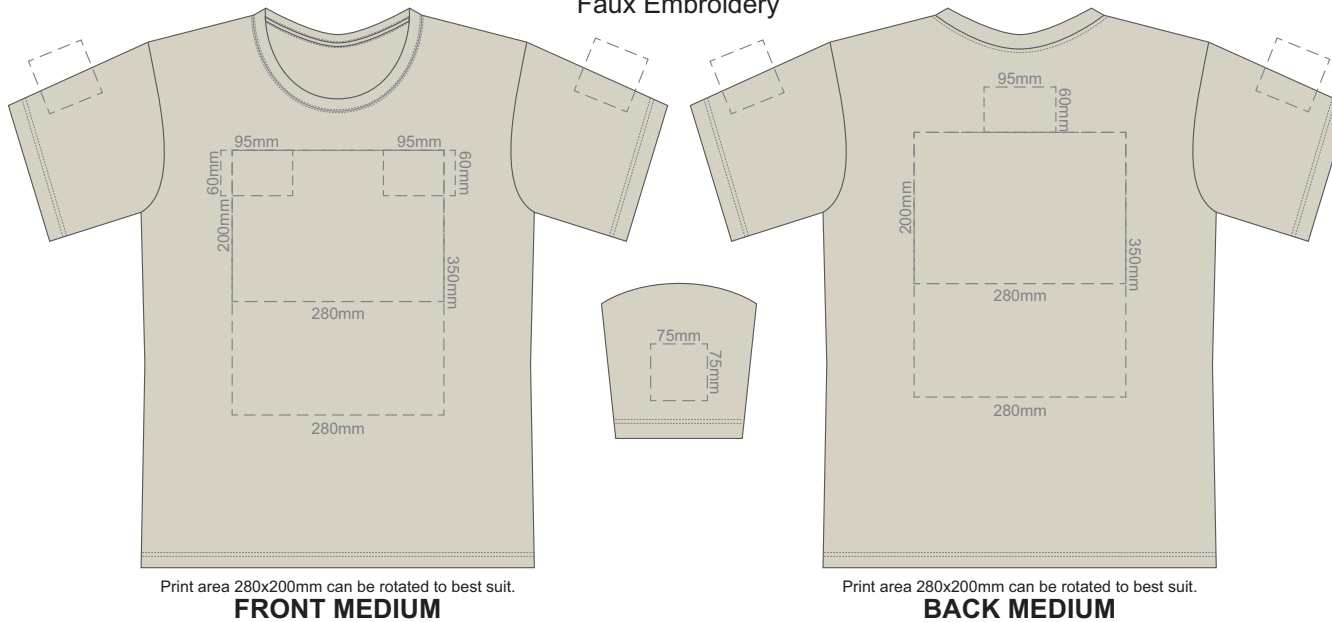

10% of Actual Size
Colourflex Transfer
Faux Embroidery