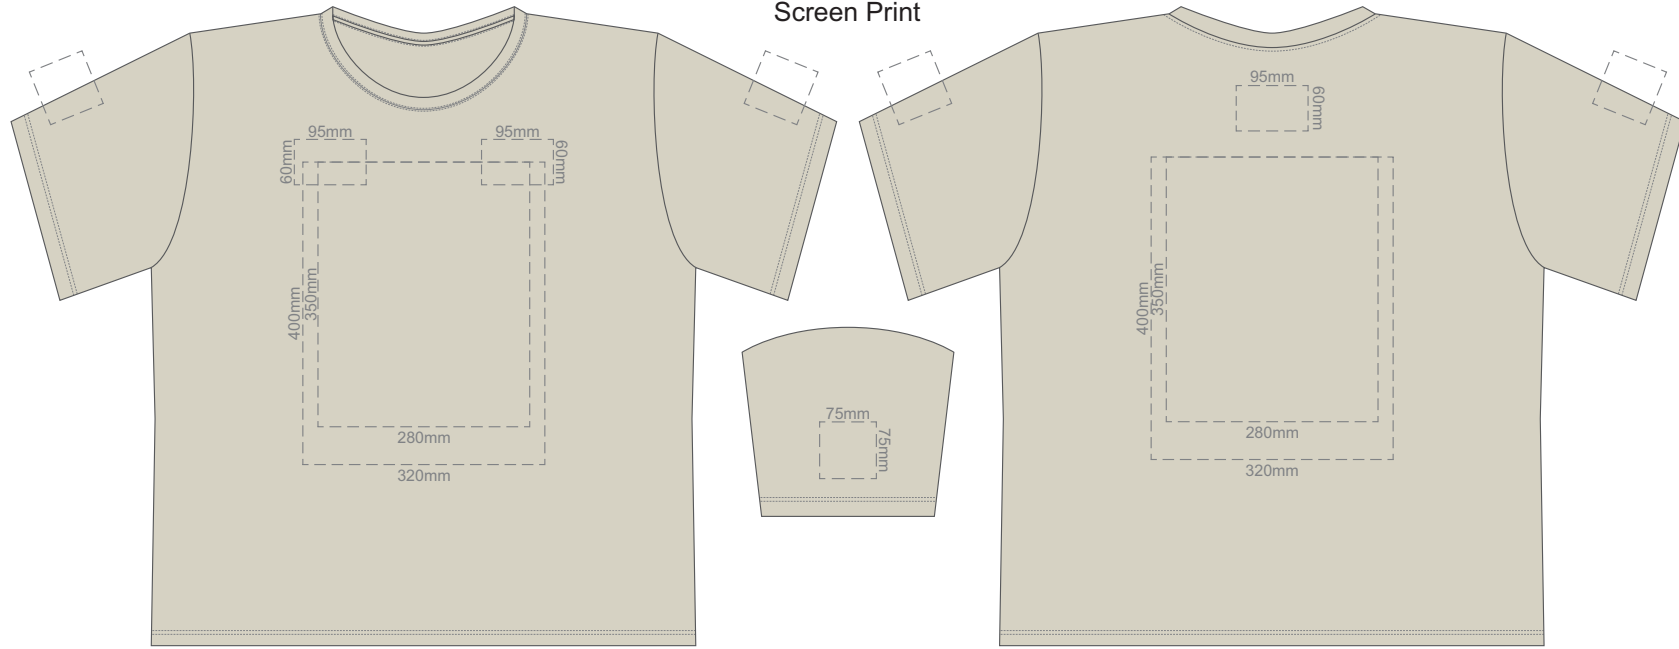

10% of Actual Size
Screen Print

FRONT 3XL

BACK 3XL

10% of Actual Size
Colourflex Transfer
Faux Embroidery

Print area 280x200mm can be rotated to best suit.

FRONT 3XL

Print area 280x200mm can be rotated to best suit.

10% of Actual Size
Screen Print

FRONT 4XL

BACK 4XL

10% of Actual Size
Colourflex Transfer
Faux Embroidery

Print area 280x200mm can be rotated to best suit.

FRONT 4XL

Print area 280x200mm can be rotated to best suit.