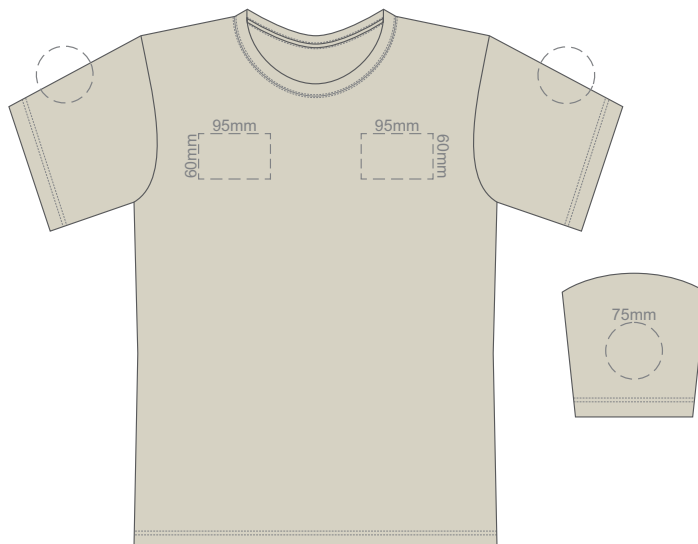

10% of Actual Size
Screen Print

FRONT XS

BACK XS

10% of Actual Size
Colourflex Transfer
Faux Embroidery

Print area 280x200mm can be rotated to best suit.

FRONT XS

Print area 280x200mm can be rotated to best suit.

10% of Actual Size
Screen Print

FRONT SMALL

BACK SMALL

10% of Actual Size
Colourflex Transfer
Faux Embroidery

Print area 280x200mm can be rotated to best suit.

FRONT SMALL

Print area 280x200mm can be rotated to best suit.

10% of Actual Size
Embroidery

FRONT SMALL

10% of Actual Size
Screen Print

10% of Actual Size
Colourflex Transfer
Faux Embroidery

Print area 280x200mm can be rotated to best suit.

Print area 280x200mm can be rotated to best suit.