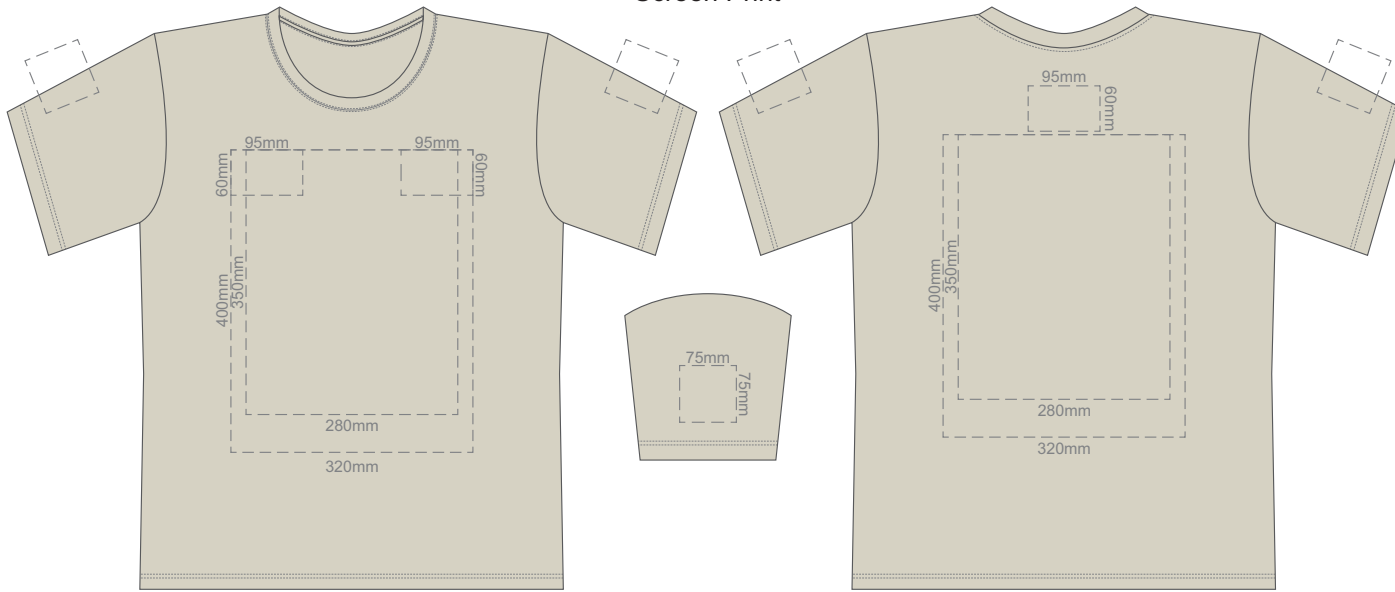

10% of Actual Size
Screen Print

FRONT LARGE

BACK LARGE