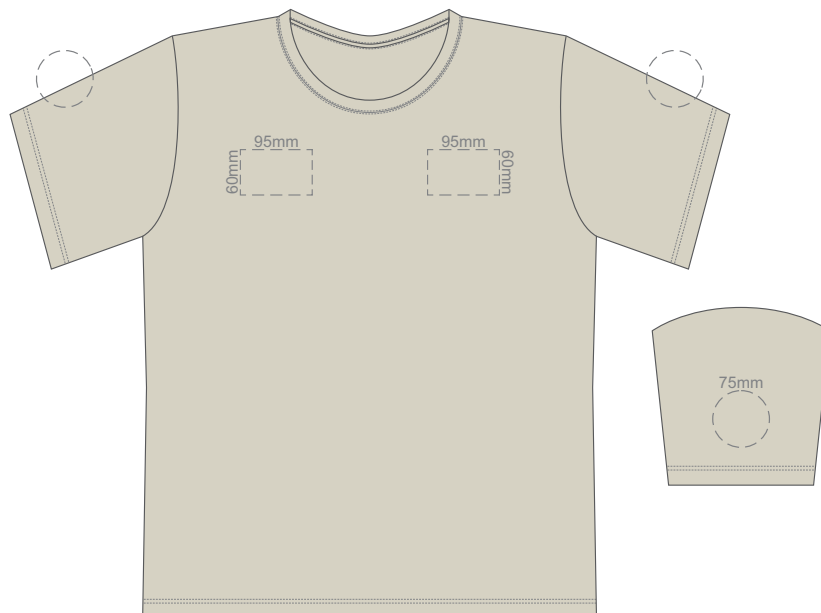

10% of Actual Size
Embroidery

FRONT XL

White
Ecru
Light Grey
Grey
Eggshell
Sand
Yellow
Gold
Mustard
Orange
Rust
Coral
Pink
Fuschsia
Berry
Red
Burgundy
Brown
Sage
Bright Green
Kiwi
Olive
Bottle Green
Aqua
Teal
Pale Blue
Slate Blue
Royal Blue
Navy
Purple
Graphite
Carbon
Black