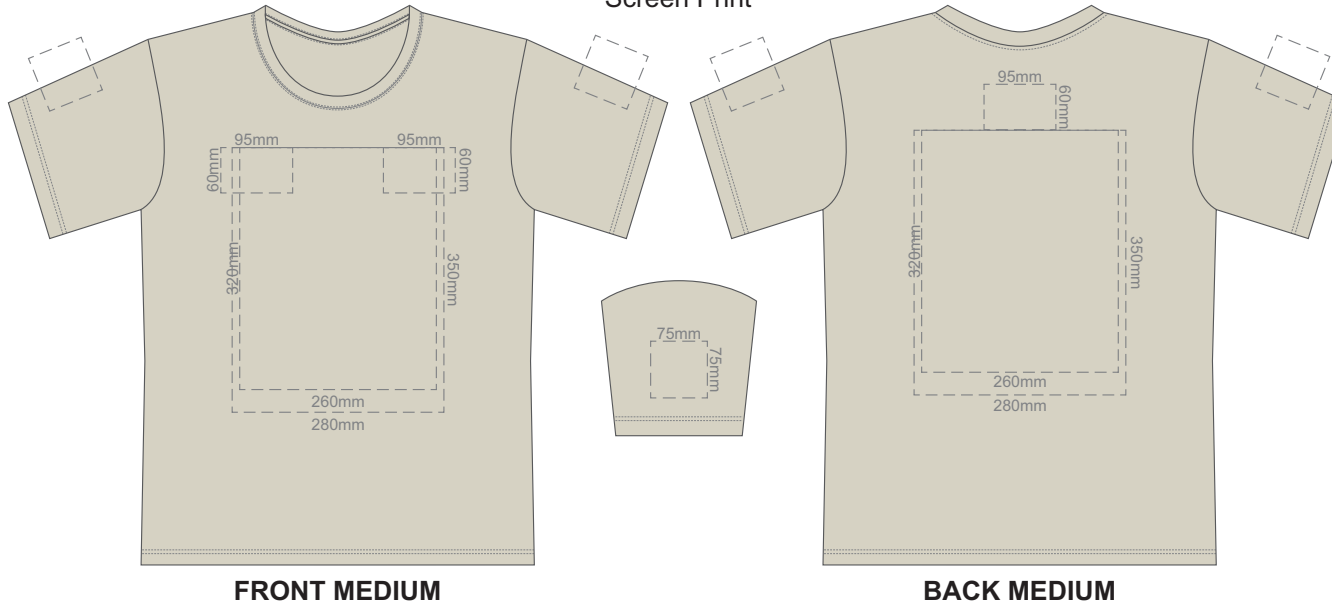

10% of Actual Size
Screen Print