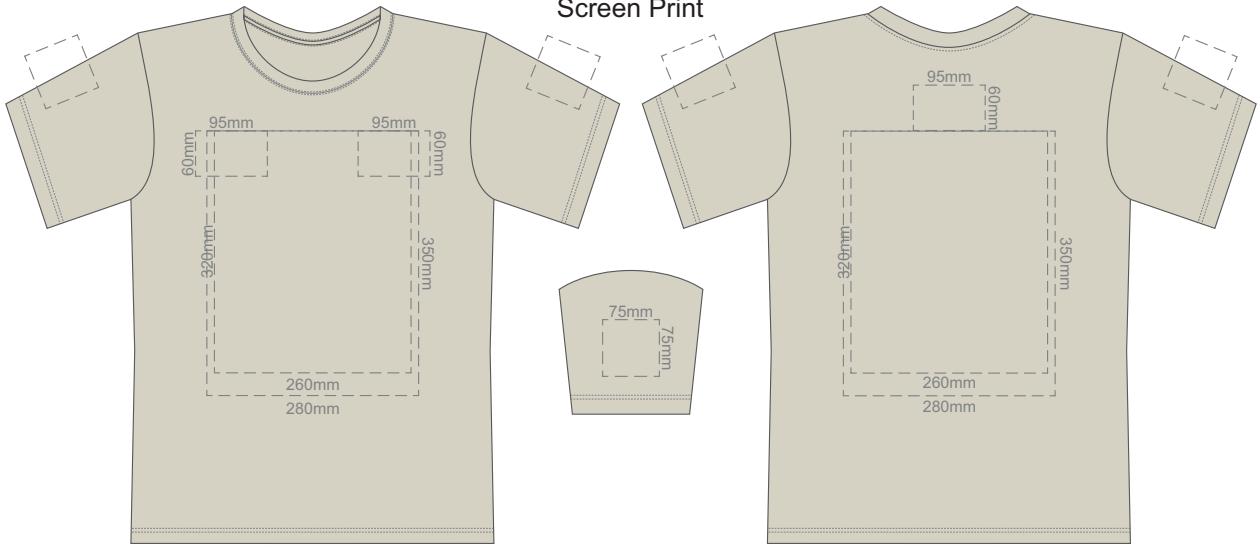

BACK SMALL

10% of Actual Size
Screen Print

FRONT SMALL