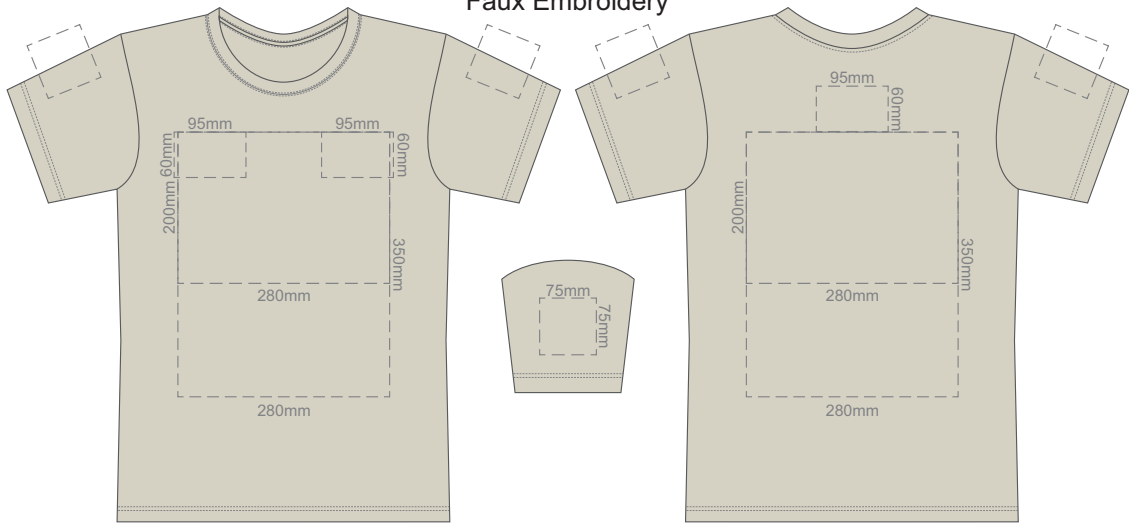

10% of Actual Size
Colourflex Transfer
Faux Embroidery

Print area 280x200mm can be rotated to best suit.

FRONT XS

Print area 280x200mm can be rotated to best suit.

BACK XS