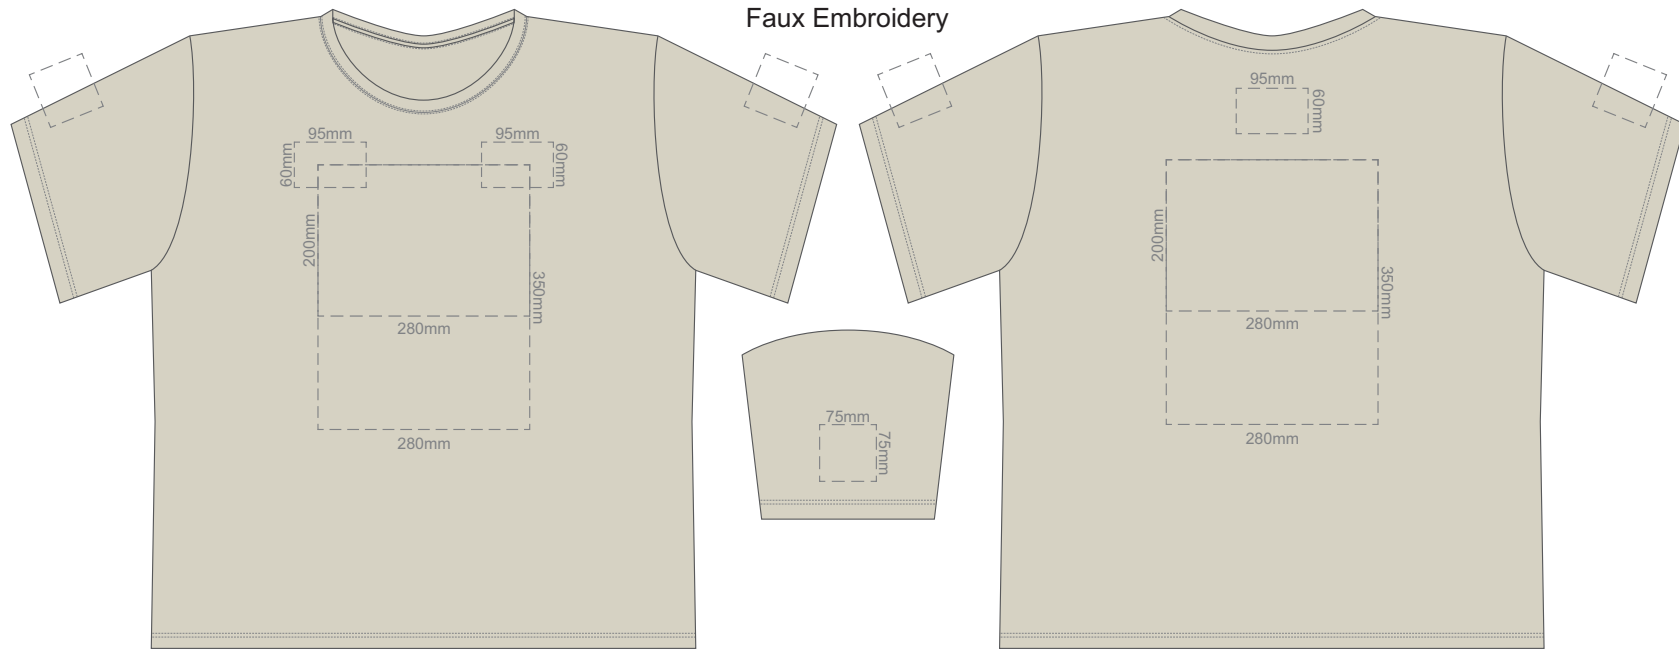

10% of Actual Size
Screen Print

FRONT 4XL

BACK 4XL

10% of Actual Size
Colourflex Transfer
Faux Embroidery

Print area 280x200mm can be rotated to best suit.

FRONT 4XL

Print area 280x200mm can be rotated to best suit.