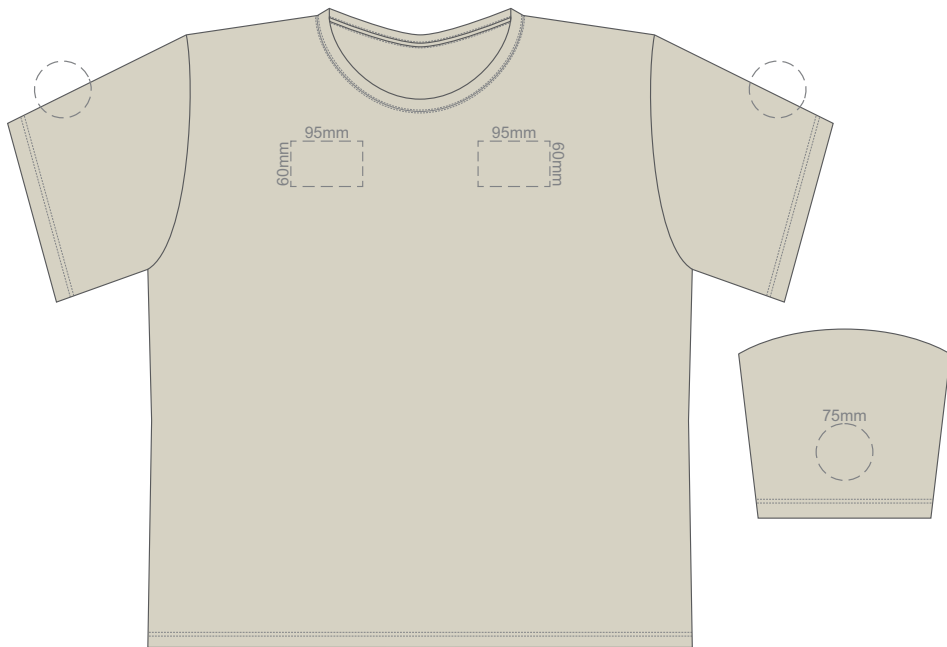

10% of Actual Size
Embroidery

FRONT 4XL

Ecru
Light Grey
Grey
Sand
Yellow
Gold
Mustard
Orange
Rust
Coral
Pink
Fuschsia
Berry
Red
Burgundy
Brown
Sage
Bright Green
Kiwi
Olive
Bottle Green
Aqua
Teal
Pale Blue
Slate Blue
Royal Blue
Navy
Purple
Graphite
Carbon
Black