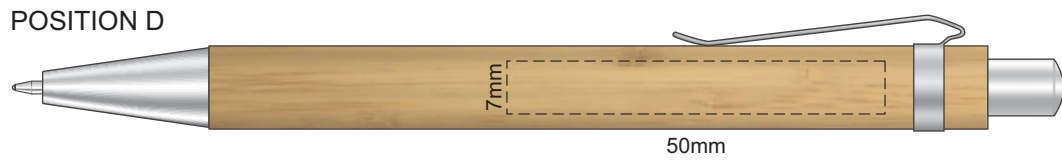

100% of Actual Size
Screen Print (one colour)

100% of Actual Size
Pad Print

100% of Actual Size
Laser Engraving

This product is a natural material, please allow for variances in grain pattern and engraving colour.

Engraves to a Natural Etch