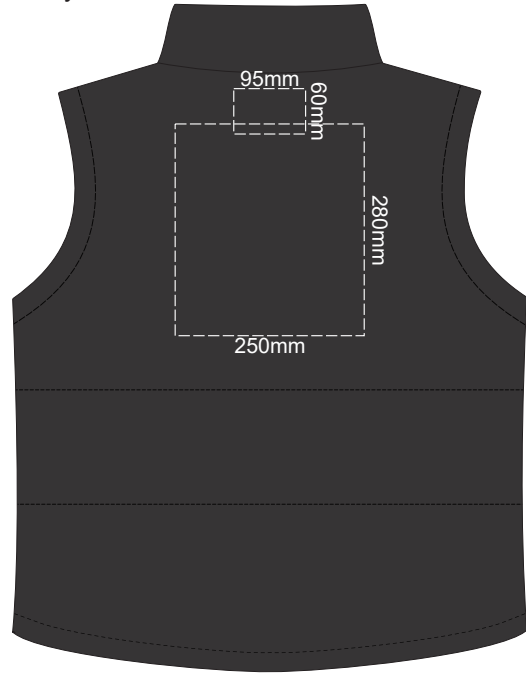

10% of Actual Size
Colourflex Transfer
Faux Embroidery

FRONT SMALL

BACK SMALL

10% of Actual Size
Embroidery

FRONT SMALL

BACK SMALL

10% of Actual Size
Colourflex Transfer
Faux Embroidery

FRONT MEDIUM

BACK MEDIUM

10% of Actual Size
Embroidery

FRONT MEDIUM

BACK MEDIUM

10% of Actual Size
Colourflex Transfer
Faux Embroidery

FRONT LARGE

BACK LARGE

10% of Actual Size
Embroidery

FRONT LARGE

BACK LARGE

10% of Actual Size
Colourflex Transfer
Faux Embroidery

FRONT EXTRA LARGE

BACK EXTRA LARGE

10% of Actual Size
Embroidery

FRONT EXTRA LARGE

BACK EXTRA LARGE

10% of Actual Size
Colourflex Transfer
Faux Embroidery

FRONT XXL LARGE

BACK XXL LARGE

10% of Actual Size
Embroidery

FRONT XXL LARGE

BACK XXL LARGE

10% of Actual Size
Colourflex Transfer
Faux Embroidery

FRONT 3XL LARGE