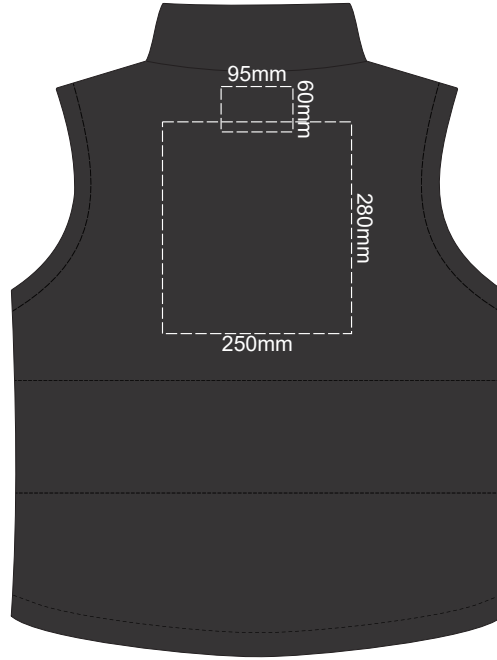

BACK MEDIUM

10% of Actual Size
Embroidery

FRONT MEDIUM

BACK MEDIUM

10% of Actual Size
Colourflex Transfer
Faux Embroidery

FRONT LARGE

BACK LARGE

10% of Actual Size
Embroidery

FRONT LARGE

BACK LARGE

10% of Actual Size
Colourflex Transfer
Faux Embroidery

FRONT EXTRA LARGE

BACK EXTRA LARGE

10% of Actual Size
Embroidery

FRONT EXTRA LARGE

BACK EXTRA LARGE

10% of Actual Size
Colourflex Transfer
Faux Embroidery

FRONT XXL LARGE

BACK XXL LARGE

10% of Actual Size
Embroidery

FRONT XXL LARGE

BACK XXL LARGE

10% of Actual Size
Colourflex Transfer
Faux Embroidery

FRONT 3XL LARGE

BACK 3XL LARGE

10% of Actual Size
Embroidery

FRONT 3XL LARGE

BACK 3XL LARGE

10% of Actual Size
Colourflex Transfer
Faux Embroidery

FRONT 4XL LARGE

BACK 4XL LARGE

10% of Actual Size
Embroidery