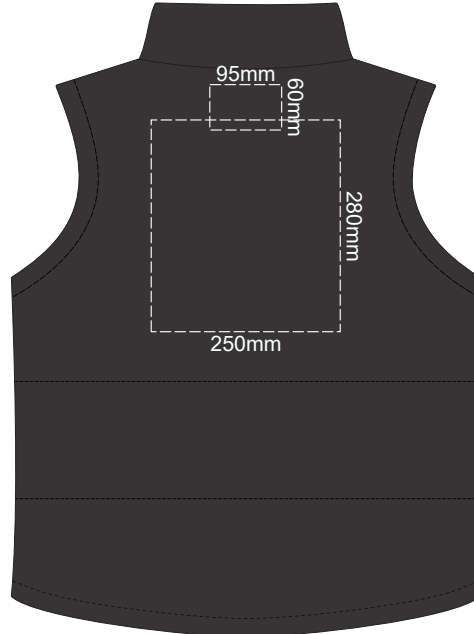

10% of Actual Size
Colourflex Transfer
Faux Embroidery

FRONT SMALL

BACK SMALL

10% of Actual Size
Embroidery

FRONT SMALL

BACK SMALL

10% of Actual Size
Colourflex Transfer
Faux Embroidery

FRONT MEDIUM

BACK MEDIUM

10% of Actual Size
Embroidery

FRONT MEDIUM

BACK MEDIUM

10% of Actual Size
Colourflex Transfer
Faux Embroidery

FRONT LARGE

BACK LARGE

10% of Actual Size
Embroidery

FRONT LARGE

BACK LARGE

10% of Actual Size
Colourflex Transfer
Faux Embroidery

FRONT EXTRA LARGE

BACK EXTRA LARGE

10% of Actual Size
Embroidery

FRONT EXTRA LARGE

BACK EXTRA LARGE

10% of Actual Size
Colourflex Transfer
Faux Embroidery

FRONT XXL LARGE

BACK XXL LARGE

10% of Actual Size
Embroidery

FRONT XXL LARGE

BACK XXL LARGE

10% of Actual Size
Colourflex Transfer
Faux Embroidery

FRONT 3XL LARGE