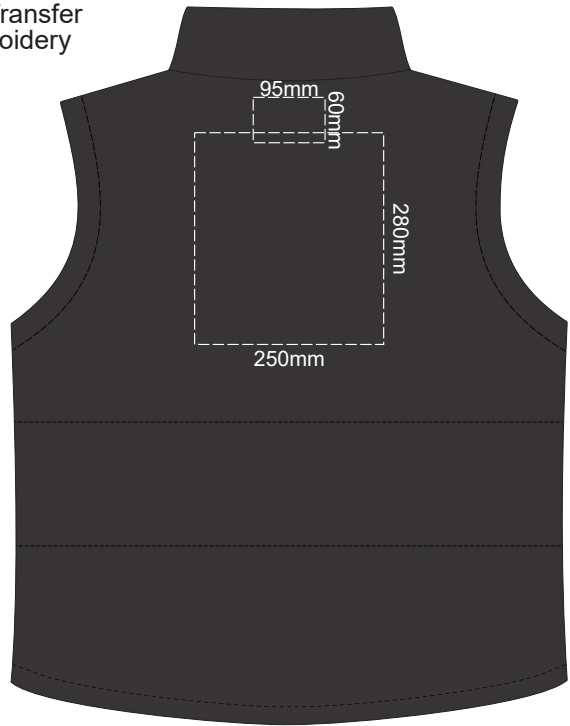

10% of Actual Size
Colourflex Transfer
Faux Embroidery

FRONT XXL LARGE

BACK XXL LARGE

10% of Actual Size
Embroidery

FRONT XXL LARGE

BACK XXL LARGE

10% of Actual Size
Colourflex Transfer
Faux Embroidery

FRONT 3XL LARGE

BACK 3XL LARGE

10% of Actual Size
Embroidery

FRONT 3XL LARGE

BACK 3XL LARGE

10% of Actual Size
Colourflex Transfer
Faux Embroidery

FRONT 4XL LARGE

BACK 4XL LARGE

10% of Actual Size
Embroidery

FRONT 4XL LARGE

BACK 4XL LARGE

10% of Actual Size
Colourflex Transfer
Faux Embroidery

FRONT 5XL LARGE

BACK 5XL LARGE

10% of Actual Size
Embroidery

FRONT 5XL LARGE

BACK 5XL LARGE