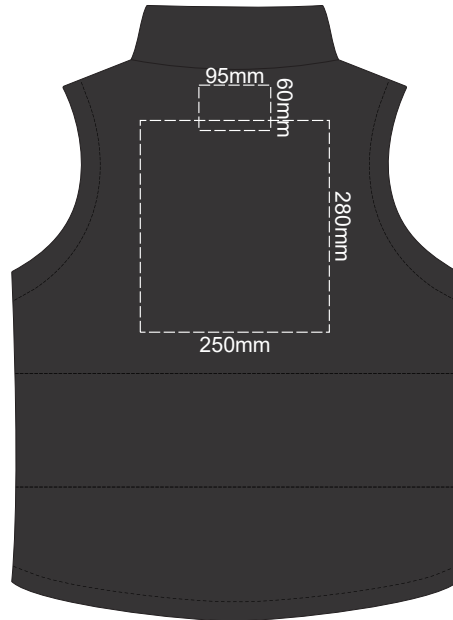

10% of Actual Size
Colourflex Transfer
Faux Embroidery

FRONT SMALL

BACK SMALL

10% of Actual Size
Embroidery

FRONT SMALL

BACK SMALL

10% of Actual Size
Colourflex Transfer
Faux Embroidery

FRONT MEDIUM

BACK MEDIUM

10% of Actual Size
Embroidery

FRONT MEDIUM

BACK MEDIUM

10% of Actual Size
Colourflex Transfer
Faux Embroidery

FRONT LARGE

BACK LARGE

10% of Actual Size
Embroidery

FRONT LARGE

BACK LARGE

10% of Actual Size
Colourflex Transfer
Faux Embroidery

FRONT EXTRA LARGE

BACK EXTRA LARGE

10% of Actual Size
Embroidery

FRONT EXTRA LARGE

BACK EXTRA LARGE

10% of Actual Size
Colourflex Transfer
Faux Embroidery

FRONT XXL LARGE

BACK XXL LARGE

10% of Actual Size
Embroidery

FRONT XXL LARGE

BACK XXL LARGE

10% of Actual Size
Colourflex Transfer
Faux Embroidery

FRONT 3XL LARGE