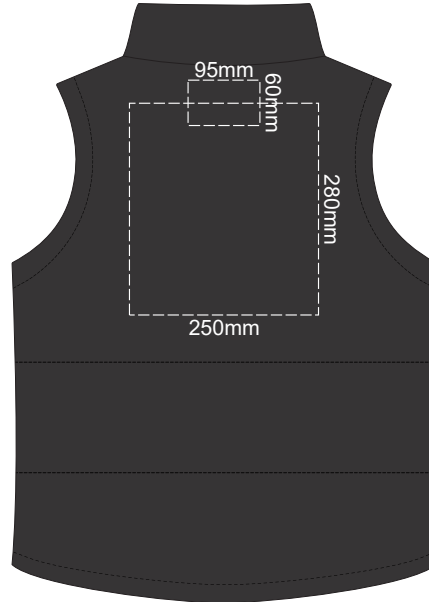

10% of Actual Size
Colourflex Transfer
Faux Embroidery

FRONT SMALL

BACK SMALL

10% of Actual Size
Embroidery

FRONT SMALL

BACK SMALL

10% of Actual Size
Colourflex Transfer
Faux Embroidery

FRONT MEDIUM

BACK MEDIUM

10% of Actual Size
Embroidery

FRONT MEDIUM

BACK MEDIUM

10% of Actual Size
Colourflex Transfer
Faux Embroidery

FRONT LARGE

BACK LARGE

10% of Actual Size
Embroidery

FRONT LARGE

BACK LARGE

10% of Actual Size
Colourflex Transfer
Faux Embroidery

FRONT EXTRA LARGE

BACK EXTRA LARGE

10% of Actual Size
Embroidery

FRONT EXTRA LARGE

BACK EXTRA LARGE

10% of Actual Size
Colourflex Transfer
Faux Embroidery

FRONT XXL LARGE

BACK XXL LARGE

10% of Actual Size
Embroidery

FRONT XXL LARGE

BACK XXL LARGE

10% of Actual Size
Colourflex Transfer
Faux Embroidery

FRONT 3XL LARGE