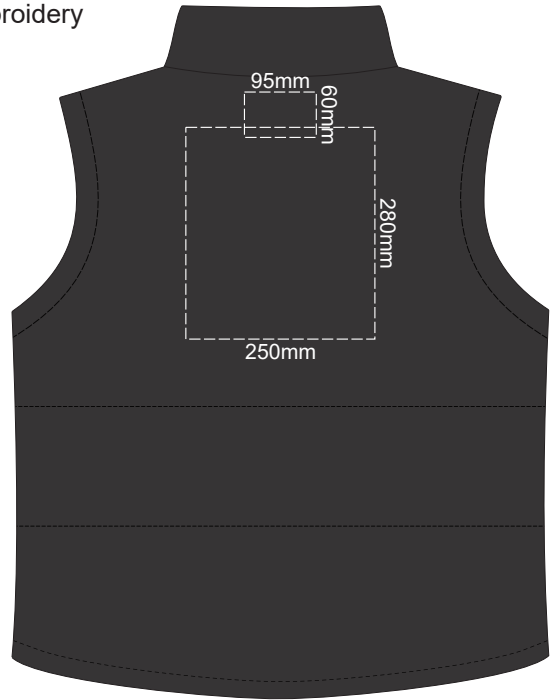

FRONT LARGE

BACK LARGE

10% of Actual Size
Colourflex Transfer
Faux Embroidery

FRONT EXTRA LARGE

BACK EXTRA LARGE

10% of Actual Size
Embroidery

FRONT EXTRA LARGE

BACK EXTRA LARGE

10% of Actual Size
Colourflex Transfer
Faux Embroidery

FRONT XXL LARGE

BACK XXL LARGE

10% of Actual Size
Embroidery

FRONT XXL LARGE

BACK XXL LARGE

10% of Actual Size
Colourflex Transfer
Faux Embroidery

FRONT 3XL LARGE

BACK 3XL LARGE

10% of Actual Size
Embroidery

FRONT 3XL LARGE

BACK 3XL LARGE

10% of Actual Size
Colourflex Transfer
Faux Embroidery

FRONT 4XL LARGE

BACK 4XL LARGE

10% of Actual Size
Embroidery

FRONT 4XL LARGE

BACK 4XL LARGE

10% of Actual Size
Colourflex Transfer
Faux Embroidery

FRONT 5XL LARGE

BACK 5XL LARGE

10% of Actual Size
Embroidery

FRONT 5XL LARGE

BACK 5XL LARGE