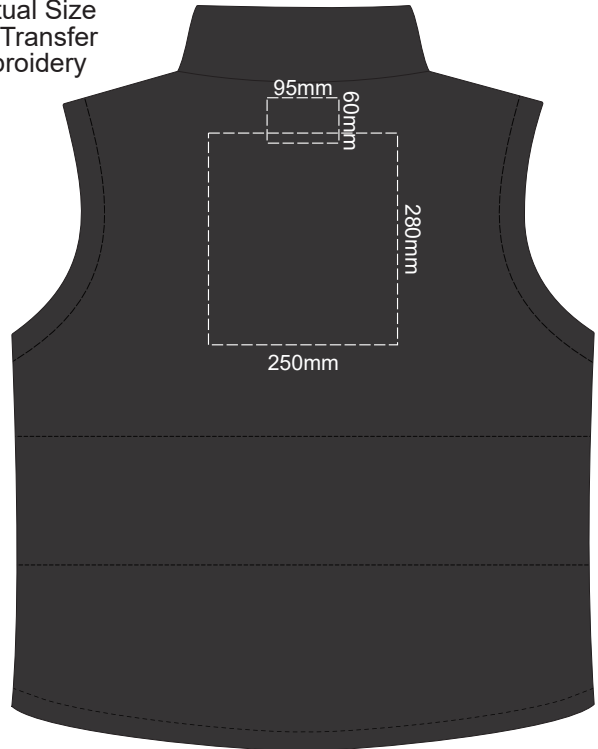

BACK 3XL LARGE

10% of Actual Size
Embroidery

FRONT 3XL LARGE

BACK 3XL LARGE

10% of Actual Size
Colourflex Transfer
Faux Embroidery

FRONT 4XL LARGE

BACK 4XL LARGE

10% of Actual Size
Embroidery

FRONT 4XL LARGE

BACK 4XL LARGE

10% of Actual Size
Colourflex Transfer
Faux Embroidery

FRONT 5XL LARGE

BACK 5XL LARGE

10% of Actual Size
Embroidery

FRONT 5XL LARGE

BACK 5XL LARGE