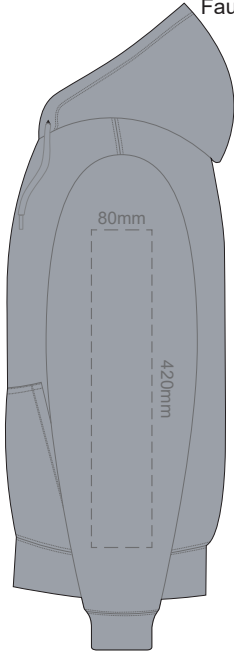

10% of Actual Size
Colourflex Transfer
Faux Embroidery

FRONT 3XL

10% of Actual Size
Colourflex Transfer
Faux Embroidery

BACK 3XL

Print area 280x200mm can be rotated to best suit.
Branding area can be moved anywhere within the red line.

10% of Actual Size
Colourflex Transfer
Faux Embroidery

FRONT 4XL

10% of Actual Size
Colourflex Transfer
Faux Embroidery

BACK 4XL

Print area 280x200mm can be rotated to best suit.
Branding area can be moved anywhere within the red line.

10% of Actual Size
Colourflex Transfer
Faux Embroidery

10% of Actual Size
Colourflex Transfer
Faux Embroidery

SIDE 1 XS

SIDE 2 XS

SIDE 1 SMALL

SIDE 2 SMALL

10% of Actual Size
Colourflex Transfer
Faux Embroidery

10% of Actual Size
Colourflex Transfer
Faux Embroidery

SIDE 1 MEDIUM

SIDE 2 MEDIUM

SIDE 1 LARGE

SIDE 2 LARGE

10% of Actual Size
Colourflex Transfer
Faux Embroidery

SIDE 1 XL

SIDE 2 XL