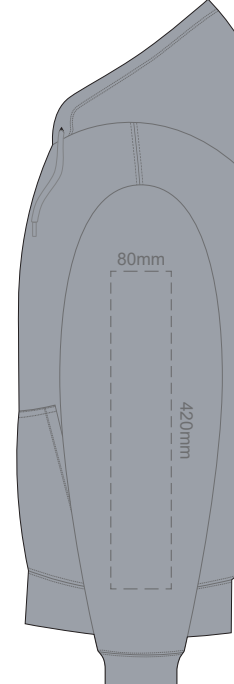

10% of Actual Size
Colourflex Transfer
Faux Embroidery

FRONT 4XL

10% of Actual Size
Colourflex Transfer
Faux Embroidery

BACK 4XL

Print area 280x200mm can be rotated to best suit.
Branding area can be moved anywhere within the red line.

10% of Actual Size
Colourflex Transfer
Faux Embroidery

10% of Actual Size
Colourflex Transfer
Faux Embroidery

SIDE 1 XS

SIDE 2 XS

SIDE 1 SMALL

SIDE 2 SMALL

10% of Actual Size
Colourflex Transfer
Faux Embroidery

10% of Actual Size
Colourflex Transfer
Faux Embroidery

SIDE 1 MEDIUM

SIDE 2 MEDIUM

SIDE 1 LARGE

SIDE 2 LARGE

10% of Actual Size
Colourflex Transfer
Faux Embroidery

SIDE 1 XL

SIDE 2 XL

10% of Actual Size
Colourflex Transfer
Faux Embroidery

SIDE 1 2XL

SIDE 2 2XL

10% of Actual Size
Colourflex Transfer
Faux Embroidery

SIDE 1 3XL

SIDE 2 3XL

10% of Actual Size
Colourflex Transfer
Faux Embroidery