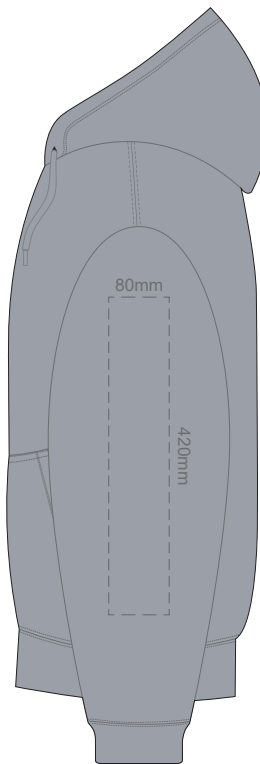

10% of Actual Size
Colourflex Transfer
Faux Embroidery

10% of Actual Size
Colourflex Transfer
Faux Embroidery

SIDE 1 XS

SIDE 2 XS

SIDE 1 SMALL

SIDE 2 SMALL

10% of Actual Size
Colourflex Transfer
Faux Embroidery

10% of Actual Size
Colourflex Transfer
Faux Embroidery

SIDE 1 MEDIUM

SIDE 2 MEDIUM

SIDE 1 LARGE

SIDE 2 LARGE

10% of Actual Size
Colourflex Transfer
Faux Embroidery

SIDE 1 XL

SIDE 2 XL

10% of Actual Size
Colourflex Transfer
Faux Embroidery

SIDE 1 2XL

SIDE 2 2XL

10% of Actual Size
Colourflex Transfer
Faux Embroidery

SIDE 1 3XL

SIDE 2 3XL

10% of Actual Size
Colourflex Transfer
Faux Embroidery

SIDE 1 4XL

SIDE 2 4XL

10% of Actual Size
Embroidery

FRONT EXTRA SMALL

10% of Actual Size
Embroidery

FRONT SMALL

10% of Actual Size
Embroidery

FRONT MEDIUM