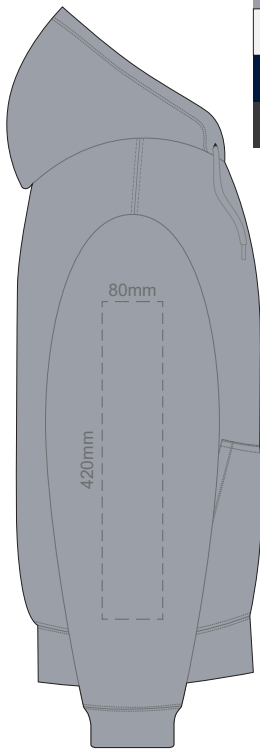

10% of Actual Size
Colourflex Transfer
Faux Embroidery

FRONT 4XL

10% of Actual Size
Colourflex Transfer
Faux Embroidery

BACK 4XL

Print area 280x200mm can be rotated to best suit.
Branding area can be moved anywhere within the red line.

10% of Actual Size
Colourflex Transfer
Faux Embroidery

10% of Actual Size
Colourflex Transfer
Faux Embroidery

SIDE 1 XS

SIDE 2 XS

SIDE 1 SMALL

SIDE 2 SMALL

10% of Actual Size
Colourflex Transfer
Faux Embroidery

10% of Actual Size
Colourflex Transfer
Faux Embroidery

SIDE 1 MEDIUM

SIDE 2 MEDIUM

SIDE 1 LARGE

SIDE 2 LARGE

10% of Actual Size
Colourflex Transfer
Faux Embroidery

SIDE 1 XL

SIDE 2 XL

10% of Actual Size
Colourflex Transfer
Faux Embroidery

SIDE 1 2XL

SIDE 2 2XL

10% of Actual Size
Colourflex Transfer
Faux Embroidery

SIDE 1 3XL

SIDE 2 3XL

10% of Actual Size
Colourflex Transfer
Faux Embroidery