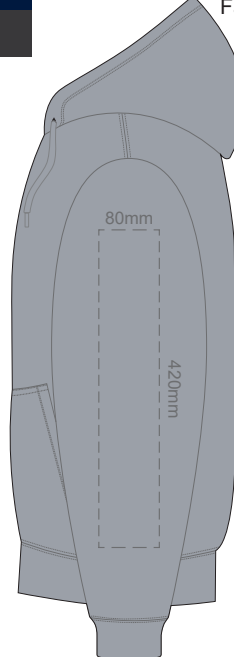

10% of Actual Size
Colourflex Transfer
Faux Embroidery

FRONT 3XL

10% of Actual Size
Colourflex Transfer
Faux Embroidery

BACK 3XL

Print area 280x200mm can be rotated to best suit.
Branding area can be moved anywhere within the red line.

10% of Actual Size
Colourflex Transfer
Faux Embroidery

FRONT 4XL

10% of Actual Size
Colourflex Transfer
Faux Embroidery

BACK 4XL

Print area 280x200mm can be rotated to best suit.
Branding area can be moved anywhere within the red line.

10% of Actual Size
Colourflex Transfer
Faux Embroidery

10% of Actual Size
Colourflex Transfer
Faux Embroidery

SIDE 1 XS

SIDE 2 XS

SIDE 1 SMALL

SIDE 2 SMALL

10% of Actual Size
Colourflex Transfer
Faux Embroidery

10% of Actual Size
Colourflex Transfer
Faux Embroidery

SIDE 1 MEDIUM

SIDE 2 MEDIUM

SIDE 1 LARGE

SIDE 2 LARGE

10% of Actual Size
Colourflex Transfer
Faux Embroidery

SIDE 1 XL

SIDE 2 XL