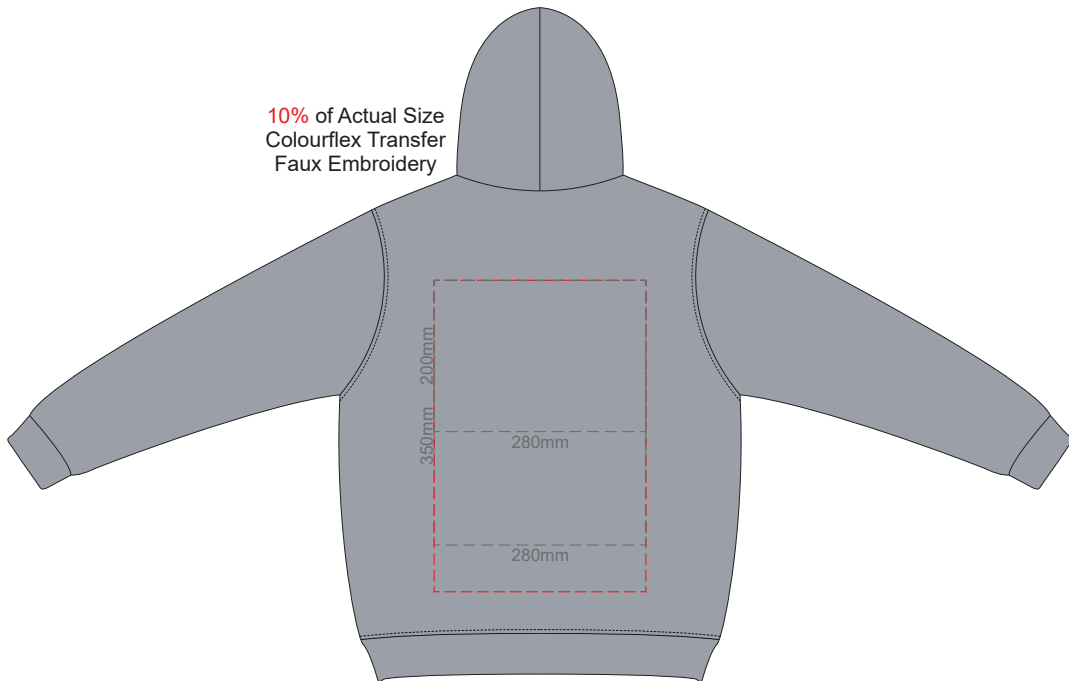

BACK 4XL

10% of Actual Size
Colourflex Transfer
Faux Embroidery

FRONT EXTRA SMALL

10% of Actual Size
Colourflex Transfer
Faux Embroidery

BACK EXTRA SMALL

Print area 280x200mm can be rotated to best suit.
Branding area can be moved anywhere within the red line.

10% of Actual Size
Colourflex Transfer
Faux Embroidery

FRONT SMALL

10% of Actual Size
Colourflex Transfer
Faux Embroidery

BACK SMALL

Print area 280x200mm can be rotated to best suit.
Branding area can be moved **anywhere within the red line.**

10% of Actual Size
Colourflex Transfer
Faux Embroidery

FRONT MEDIUM

10% of Actual Size
Colourflex Transfer
Faux Embroidery

BACK MEDIUM

Print area 280x200mm can be rotated to best suit.
Branding area can be moved **anywhere within the red line.**

10% of Actual Size
Colourflex Transfer
Faux Embroidery

FRONT LARGE

10% of Actual Size
Colourflex Transfer
Faux Embroidery

BACK LARGE

Print area 280x200mm can be rotated to best suit.
Branding area can be moved anywhere within the red line.