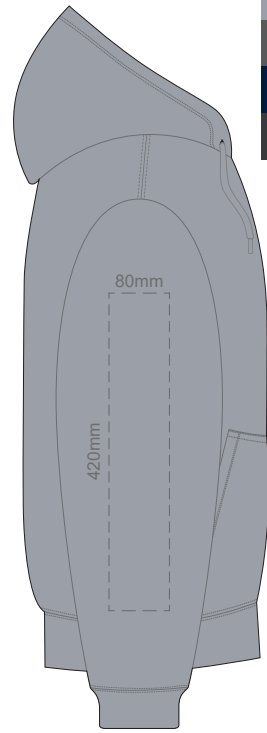

10% of Actual Size
Colourflex Transfer
Faux Embroidery

FRONT 4XL

10% of Actual Size
Colourflex Transfer
Faux Embroidery

BACK 4XL

Print area 280x200mm can be rotated to best suit.
Branding area can be moved anywhere within the red line.

10% of Actual Size
Colourflex Transfer
Faux Embroidery

10% of Actual Size
Colourflex Transfer
Faux Embroidery

SIDE 1 XS

SIDE 2 XS

SIDE 1 SMALL

SIDE 2 SMALL

10% of Actual Size
Colourflex Transfer
Faux Embroidery

10% of Actual Size
Colourflex Transfer
Faux Embroidery

SIDE 1 MEDIUM

SIDE 2 MEDIUM

SIDE 1 LARGE

SIDE 2 LARGE

10% of Actual Size
Colourflex Transfer
Faux Embroidery

SIDE 1 XL

SIDE 2 XL

10% of Actual Size
Colourflex Transfer
Faux Embroidery

SIDE 1 2XL

SIDE 2 2XL

10% of Actual Size
Colourflex Transfer
Faux Embroidery

SIDE 1 3XL

SIDE 2 3XL

10% of Actual Size
Colourflex Transfer
Faux Embroidery