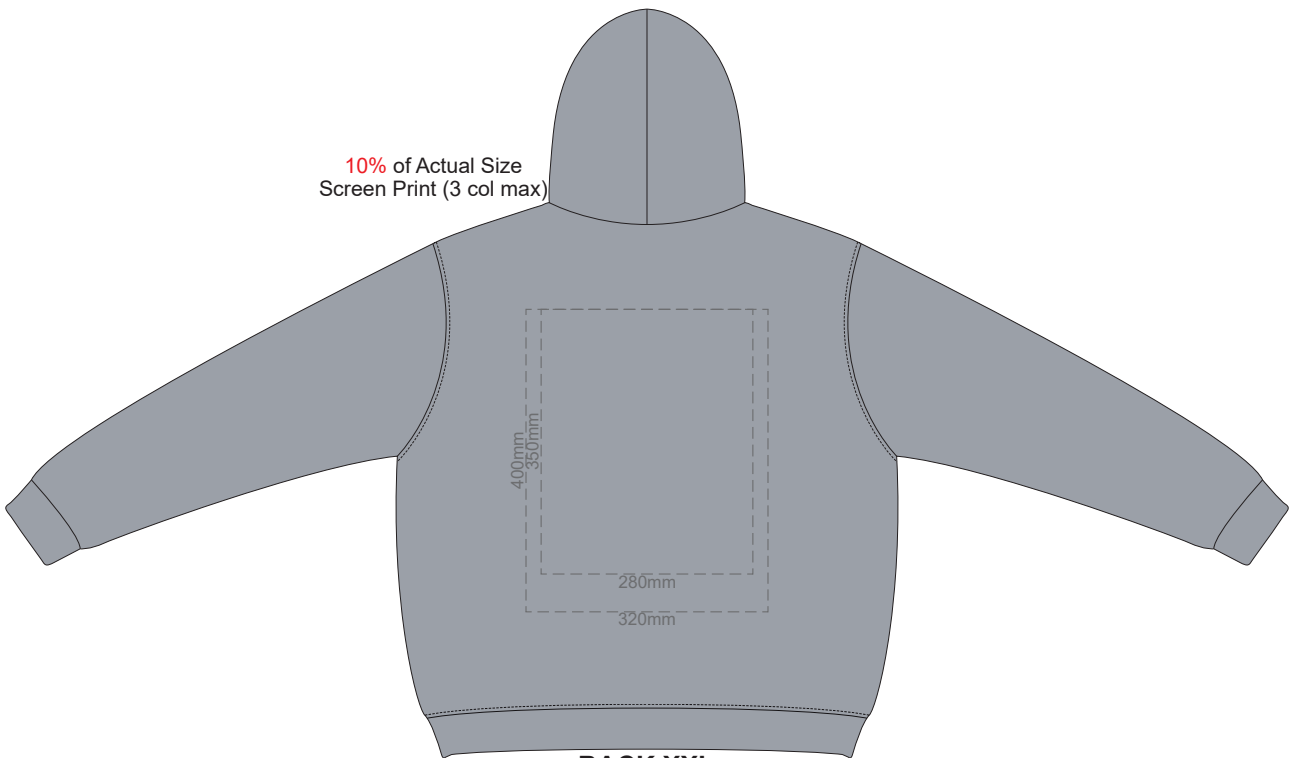

BACK LARGE

10% of Actual Size
Screen Print (3 col max)

FRONT EXTRA LARGE

10% of Actual Size
Screen Print (3 col max)

BACK EXTRA LARGE

10% of Actual Size
Screen Print (3 col max)

FRONT XXL

10% of Actual Size
Screen Print (3 col max)

BACK XXL

10% of Actual Size
Screen Print (3 col max)

FRONT 3XL

10% of Actual Size
Screen Print (3 col max)

BACK 3XL

10% of Actual Size
Screen Print (3 col max)

FRONT 4XL

10% of Actual Size
Screen Print (3 col max)

BACK 4XL

10% of Actual Size
Colourflex Transfer
Faux Embroidery

FRONT EXTRA SMALL

10% of Actual Size
Colourflex Transfer
Faux Embroidery

BACK EXTRA SMALL

Print area 280x200mm can be rotated to best suit.
Branding area can be moved anywhere within the red line.

10% of Actual Size
Colourflex Transfer
Faux Embroidery

FRONT SMALL

10% of Actual Size
Colourflex Transfer
Faux Embroidery

BACK SMALL

Print area 280x200mm can be rotated to best suit.
Branding area can be moved **anywhere within the red line.**