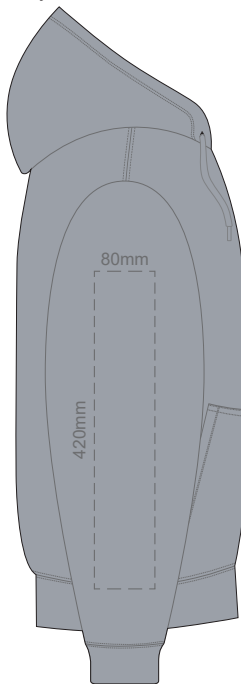

10% of Actual Size
Colourflex Transfer
Faux Embroidery

FRONT 3XL

10% of Actual Size
Colourflex Transfer
Faux Embroidery

BACK 3XL

Print area 280x200mm can be rotated to best suit.
Branding area can be moved anywhere within the red line.

10% of Actual Size
Colourflex Transfer
Faux Embroidery

FRONT 4XL

10% of Actual Size
Colourflex Transfer
Faux Embroidery

BACK 4XL

Print area 280x200mm can be rotated to best suit.
Branding area can be moved anywhere within the red line.

10% of Actual Size
Colourflex Transfer
Faux Embroidery

10% of Actual Size
Colourflex Transfer
Faux Embroidery

SIDE 1 XS

SIDE 2 XS

SIDE 1 SMALL

SIDE 2 SMALL

10% of Actual Size
Colourflex Transfer
Faux Embroidery

10% of Actual Size
Colourflex Transfer
Faux Embroidery

SIDE 1 MEDIUM

SIDE 2 MEDIUM

SIDE 1 LARGE

SIDE 2 LARGE

10% of Actual Size
Colourflex Transfer
Faux Embroidery

SIDE 1 XL

SIDE 2 XL