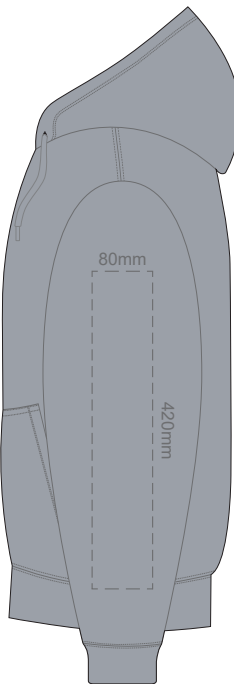

10% of Actual Size
Colourflex Transfer
Faux Embroidery

FRONT 4XL

10% of Actual Size
Colourflex Transfer
Faux Embroidery

BACK 4XL

Print area 280x200mm can be rotated to best suit.
Branding area can be moved anywhere within the red line.

10% of Actual Size
Colourflex Transfer
Faux Embroidery

10% of Actual Size
Colourflex Transfer
Faux Embroidery

SIDE 1 XS

SIDE 2 XS

SIDE 1 SMALL

SIDE 2 SMALL

10% of Actual Size
Colourflex Transfer
Faux Embroidery

10% of Actual Size
Colourflex Transfer
Faux Embroidery

SIDE 1 MEDIUM

SIDE 2 MEDIUM

SIDE 1 LARGE

SIDE 2 LARGE

10% of Actual Size
Colourflex Transfer
Faux Embroidery

SIDE 1 XL

SIDE 2 XL

10% of Actual Size
Colourflex Transfer
Faux Embroidery

SIDE 1 2XL

SIDE 2 2XL

10% of Actual Size
Colourflex Transfer
Faux Embroidery

SIDE 1 3XL

SIDE 2 3XL

10% of Actual Size
Colourflex Transfer
Faux Embroidery