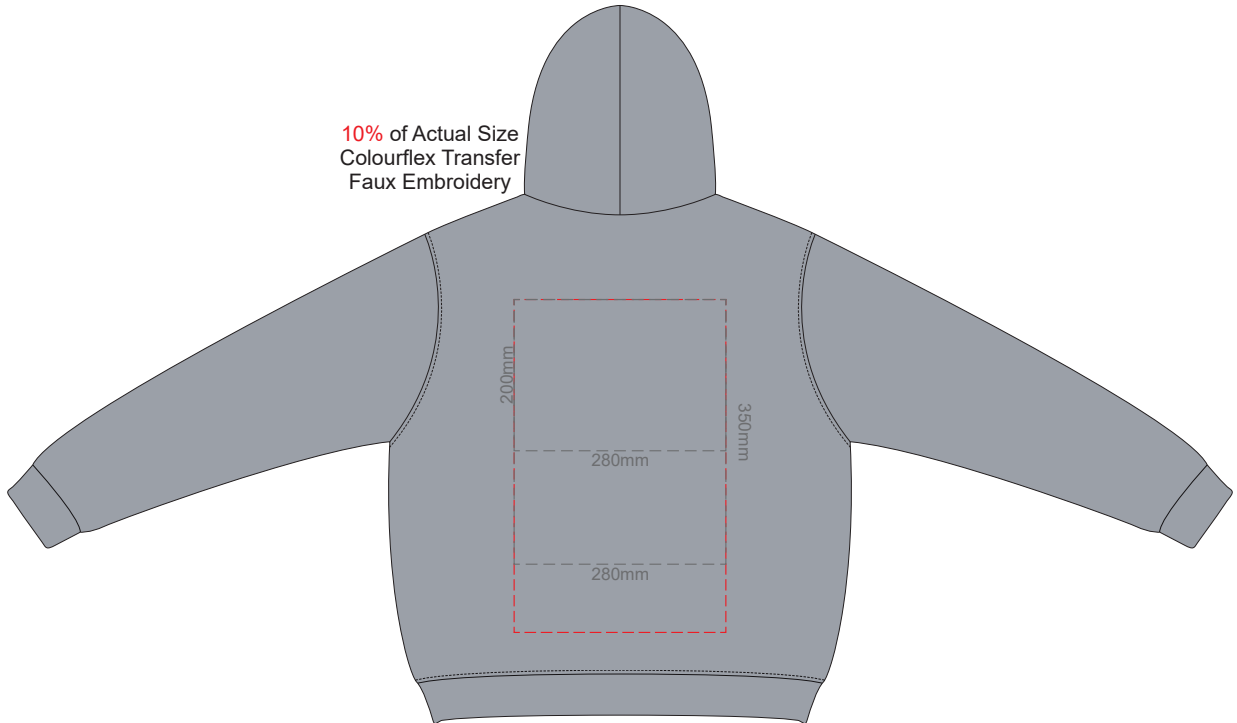

BACK 4XL

10% of Actual Size
Colourflex Transfer
Faux Embroidery

FRONT EXTRA SMALL

10% of Actual Size
Colourflex Transfer
Faux Embroidery

BACK EXTRA SMALL

Print area 280x200mm can be rotated to best suit.
Branding area can be moved anywhere within the red line.

10% of Actual Size
Colourflex Transfer
Faux Embroidery

FRONT SMALL

10% of Actual Size
Colourflex Transfer
Faux Embroidery

BACK SMALL

Print area 280x200mm can be rotated to best suit.
Branding area can be moved **anywhere within the red line.**

10% of Actual Size
Colourflex Transfer
Faux Embroidery

FRONT MEDIUM

10% of Actual Size
Colourflex Transfer
Faux Embroidery

BACK MEDIUM

Print area 280x200mm can be rotated to best suit.
Branding area can be moved **anywhere within the red line.**

10% of Actual Size
Colourflex Transfer
Faux Embroidery

FRONT LARGE

10% of Actual Size
Colourflex Transfer
Faux Embroidery

BACK LARGE

Print area 280x200mm can be rotated to best suit.
Branding area can be moved anywhere within the red line.