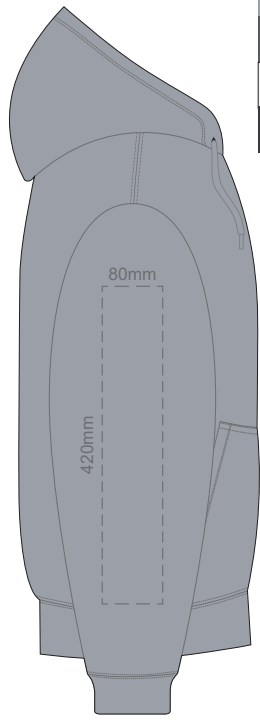

10% of Actual Size
Colourflex Transfer
Faux Embroidery

FRONT 4XL

10% of Actual Size
Colourflex Transfer
Faux Embroidery

BACK 4XL

Print area 280x200mm can be rotated to best suit.
Branding area can be moved anywhere within the red line.

10% of Actual Size
Colourflex Transfer
Faux Embroidery

10% of Actual Size
Colourflex Transfer
Faux Embroidery

SIDE 1 XS

SIDE 2 XS

SIDE 1 SMALL

SIDE 2 SMALL

10% of Actual Size
Colourflex Transfer
Faux Embroidery

10% of Actual Size
Colourflex Transfer
Faux Embroidery

SIDE 1 MEDIUM

SIDE 2 MEDIUM

SIDE 1 LARGE

SIDE 2 LARGE

10% of Actual Size
Colourflex Transfer
Faux Embroidery

SIDE 1 XL

SIDE 2 XL

10% of Actual Size
Colourflex Transfer
Faux Embroidery

SIDE 1 2XL

SIDE 2 2XL

10% of Actual Size
Colourflex Transfer
Faux Embroidery

SIDE 1 3XL

SIDE 2 3XL

10% of Actual Size
Colourflex Transfer
Faux Embroidery