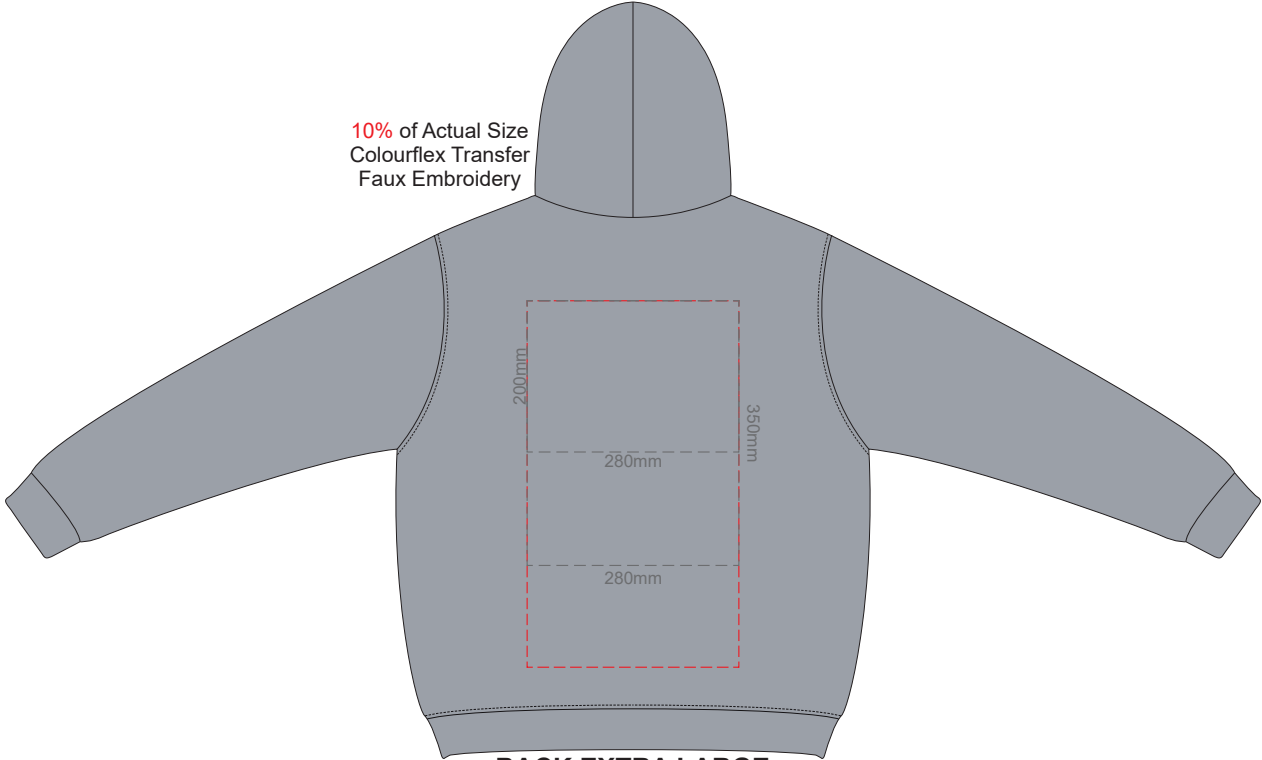

10% of Actual Size
Colourflex Transfer
Faux Embroidery

FRONT SMALL

10% of Actual Size
Colourflex Transfer
Faux Embroidery

BACK SMALL

Print area 280x200mm can be rotated to best suit.
Branding area can be moved **anywhere within the red line.**

10% of Actual Size
Colourflex Transfer
Faux Embroidery

FRONT MEDIUM

10% of Actual Size
Colourflex Transfer
Faux Embroidery

BACK MEDIUM

Print area 280x200mm can be rotated to best suit.
Branding area can be moved **anywhere within the red line.**

10% of Actual Size
Colourflex Transfer
Faux Embroidery

FRONT LARGE

10% of Actual Size
Colourflex Transfer
Faux Embroidery

BACK LARGE

Print area 280x200mm can be rotated to best suit.
Branding area can be moved anywhere within the red line.

10% of Actual Size
Colourflex Transfer
Faux Embroidery

FRONT EXTRA LARGE

10% of Actual Size
Colourflex Transfer
Faux Embroidery

BACK EXTRA LARGE

Print area 280x200mm can be rotated to best suit.
Branding area can be moved **anywhere within the red line.**