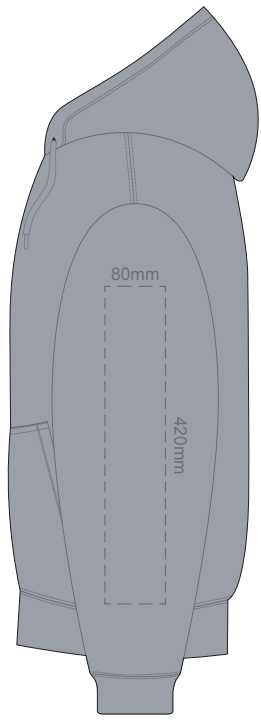

10% of Actual Size
Colourflex Transfer
Faux Embroidery

FRONT 4XL

10% of Actual Size
Colourflex Transfer
Faux Embroidery

BACK 4XL

Print area 280x200mm can be rotated to best suit.
Branding area can be moved anywhere within the red line.

10% of Actual Size
Colourflex Transfer
Faux Embroidery

10% of Actual Size
Colourflex Transfer
Faux Embroidery

SIDE 1 XS

SIDE 2 XS

SIDE 1 SMALL

SIDE 2 SMALL

10% of Actual Size
Colourflex Transfer
Faux Embroidery

10% of Actual Size
Colourflex Transfer
Faux Embroidery

SIDE 1 MEDIUM

SIDE 2 MEDIUM

SIDE 1 LARGE

SIDE 2 LARGE

10% of Actual Size
Colourflex Transfer
Faux Embroidery

SIDE 1 XL

SIDE 2 XL

10% of Actual Size
Colourflex Transfer
Faux Embroidery

SIDE 1 2XL

SIDE 2 2XL

10% of Actual Size
Colourflex Transfer
Faux Embroidery

SIDE 1 3XL

SIDE 2 3XL

10% of Actual Size
Colourflex Transfer
Faux Embroidery