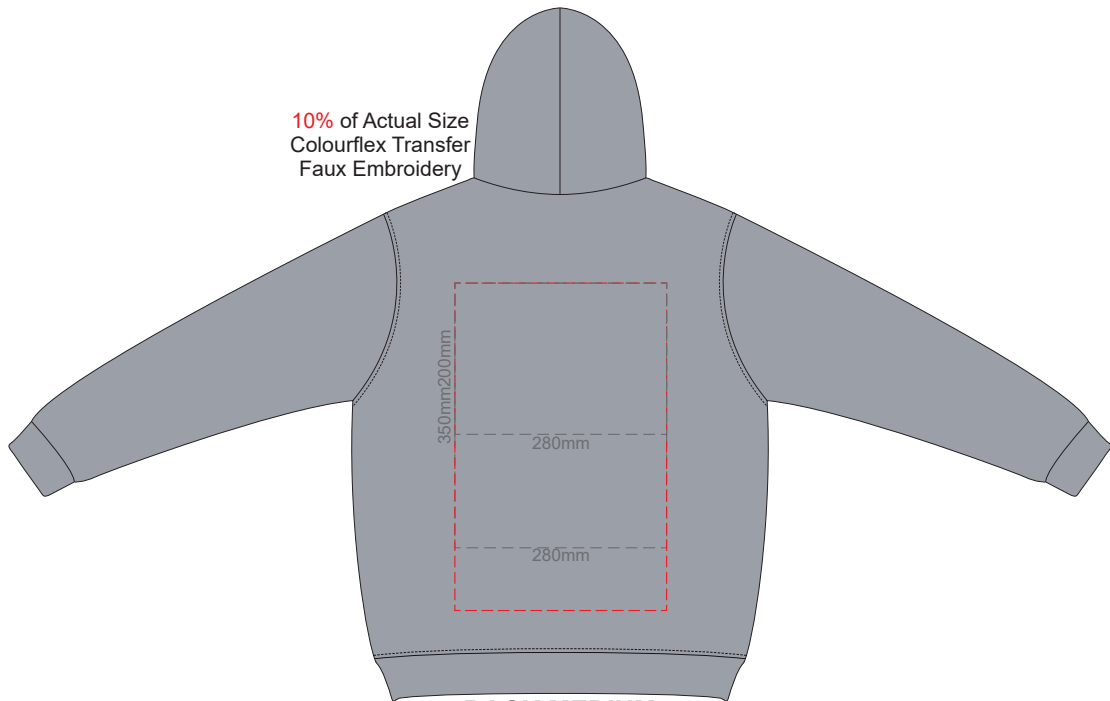

BACK 4XL

10% of Actual Size
Colourflex Transfer
Faux Embroidery

FRONT EXTRA SMALL

10% of Actual Size
Colourflex Transfer
Faux Embroidery

BACK EXTRA SMALL

Print area 280x200mm can be rotated to best suit.
Branding area can be moved anywhere within the red line.

10% of Actual Size
Colourflex Transfer
Faux Embroidery

FRONT SMALL

10% of Actual Size
Colourflex Transfer
Faux Embroidery

BACK SMALL

Print area 280x200mm can be rotated to best suit.
Branding area can be moved **anywhere within the red line.**

10% of Actual Size
Colourflex Transfer
Faux Embroidery

FRONT MEDIUM

10% of Actual Size
Colourflex Transfer
Faux Embroidery

BACK MEDIUM

Print area 280x200mm can be rotated to best suit.
Branding area can be moved **anywhere within the red line.**

10% of Actual Size
Colourflex Transfer
Faux Embroidery

FRONT LARGE

10% of Actual Size
Colourflex Transfer
Faux Embroidery

BACK LARGE

Print area 280x200mm can be rotated to best suit.
Branding area can be moved anywhere within the red line.