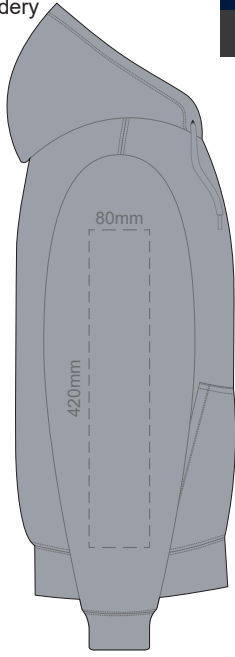

10% of Actual Size
Colourflex Transfer
Faux Embroidery

FRONT XXL

10% of Actual Size
Colourflex Transfer
Faux Embroidery

BACK XXL

Print area 280x200mm can be rotated to best suit.
Branding area can be moved anywhere within the red line.

10% of Actual Size
Colourflex Transfer
Faux Embroidery

FRONT 3XL

10% of Actual Size
Colourflex Transfer
Faux Embroidery

BACK 3XL

Print area 280x200mm can be rotated to best suit.
Branding area can be moved anywhere within the red line.

10% of Actual Size
Colourflex Transfer
Faux Embroidery

FRONT 4XL

10% of Actual Size
Colourflex Transfer
Faux Embroidery

BACK 4XL

Print area 280x200mm can be rotated to best suit.
Branding area can be moved anywhere within the red line.

10% of Actual Size
Colourflex Transfer
Faux Embroidery

10% of Actual Size
Colourflex Transfer
Faux Embroidery

SIDE 1 XS

SIDE 2 XS

SIDE 1 SMALL

SIDE 2 SMALL

10% of Actual Size
Colourflex Transfer
Faux Embroidery