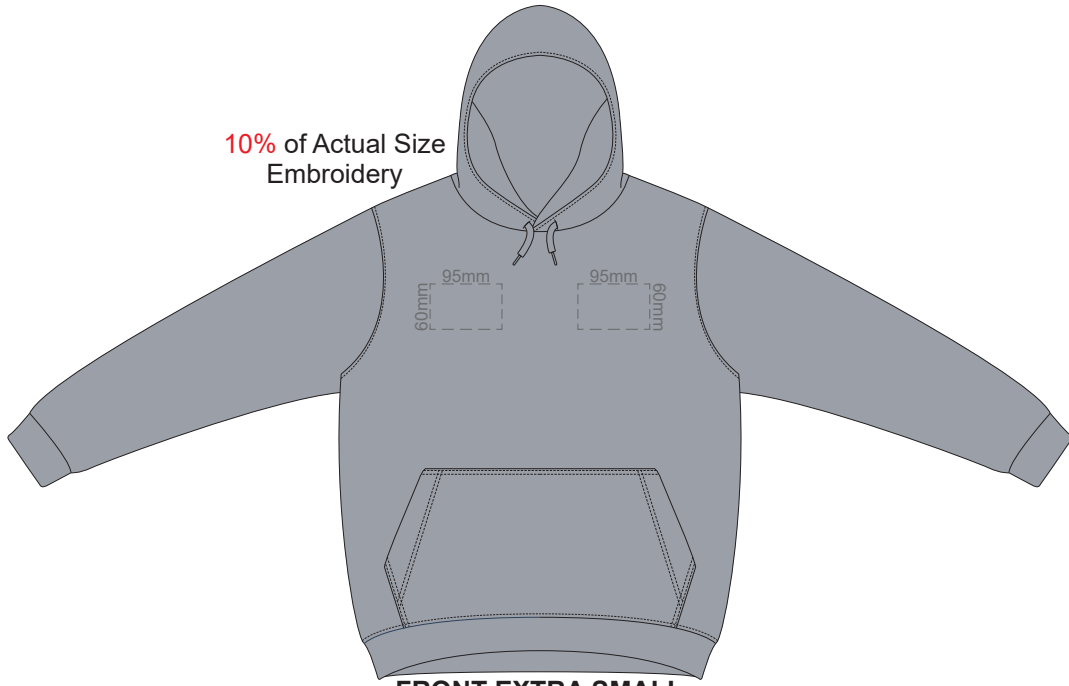

10% of Actual Size
Colourflex Transfer
Faux Embroidery

SIDE 1 MEDIUM

SIDE 2 MEDIUM

SIDE 1 LARGE

SIDE 2 LARGE

10% of Actual Size
Colourflex Transfer
Faux Embroidery

SIDE 1 XL

SIDE 2 XL

10% of Actual Size
Colourflex Transfer
Faux Embroidery

SIDE 1 2XL

SIDE 2 2XL

10% of Actual Size
Colourflex Transfer
Faux Embroidery

SIDE 1 3XL

SIDE 2 3XL

10% of Actual Size
Colourflex Transfer
Faux Embroidery

SIDE 1 4XL

SIDE 2 4XL

10% of Actual Size
Embroidery

FRONT EXTRA SMALL

10% of Actual Size
Embroidery

FRONT SMALL

10% of Actual Size
Embroidery

FRONT MEDIUM