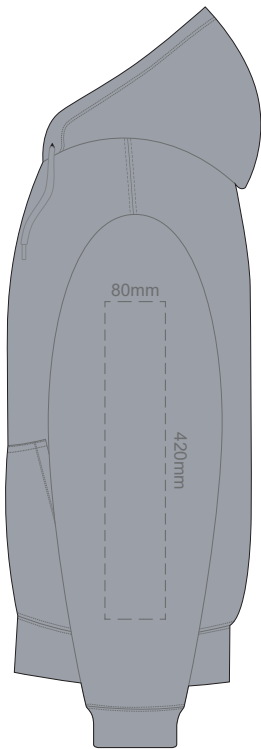

10% of Actual Size
Colourflex Transfer
Faux Embroidery

FRONT 4XL

10% of Actual Size
Colourflex Transfer
Faux Embroidery

BACK 4XL

Print area 280x200mm can be rotated to best suit.
Branding area can be moved anywhere within the red line.

10% of Actual Size
Colourflex Transfer
Faux Embroidery

10% of Actual Size
Colourflex Transfer
Faux Embroidery

SIDE 1 XS

SIDE 2 XS

SIDE 1 SMALL

SIDE 2 SMALL

10% of Actual Size
Colourflex Transfer
Faux Embroidery

10% of Actual Size
Colourflex Transfer
Faux Embroidery

SIDE 1 MEDIUM

SIDE 2 MEDIUM

SIDE 1 LARGE

SIDE 2 LARGE

10% of Actual Size
Colourflex Transfer
Faux Embroidery

SIDE 1 XL

SIDE 2 XL

10% of Actual Size
Colourflex Transfer
Faux Embroidery

SIDE 1 2XL

SIDE 2 2XL

10% of Actual Size
Colourflex Transfer
Faux Embroidery

SIDE 1 3XL

SIDE 2 3XL

10% of Actual Size
Colourflex Transfer
Faux Embroidery