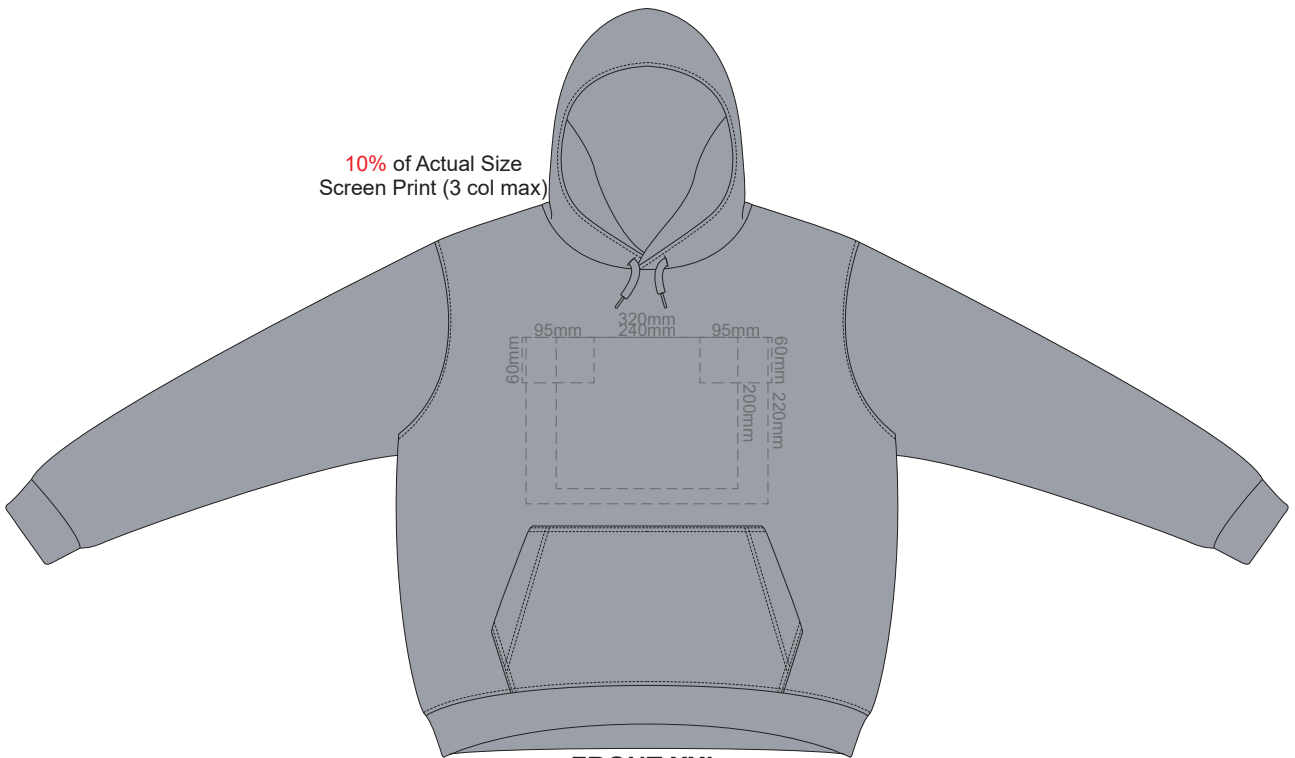

BACK LARGE

10% of Actual Size
Screen Print (3 col max)

FRONT EXTRA LARGE

10% of Actual Size
Screen Print (3 col max)

BACK EXTRA LARGE

10% of Actual Size
Screen Print (3 col max)

FRONT XXL

10% of Actual Size
Screen Print (3 col max)

BACK XXL

10% of Actual Size
Screen Print (3 col max)

FRONT 3XL

10% of Actual Size
Screen Print (3 col max)

BACK 3XL

10% of Actual Size
Screen Print (3 col max)

FRONT 4XL

10% of Actual Size
Screen Print (3 col max)

BACK 4XL

10% of Actual Size
Colourflex Transfer
Faux Embroidery

FRONT EXTRA SMALL

10% of Actual Size
Colourflex Transfer
Faux Embroidery

BACK EXTRA SMALL

Print area 280x200mm can be rotated to best suit.
Branding area can be moved anywhere within the red line.

10% of Actual Size
Colourflex Transfer
Faux Embroidery

FRONT SMALL

10% of Actual Size
Colourflex Transfer
Faux Embroidery

BACK SMALL

Print area 280x200mm can be rotated to best suit.
Branding area can be moved **anywhere within the red line.**