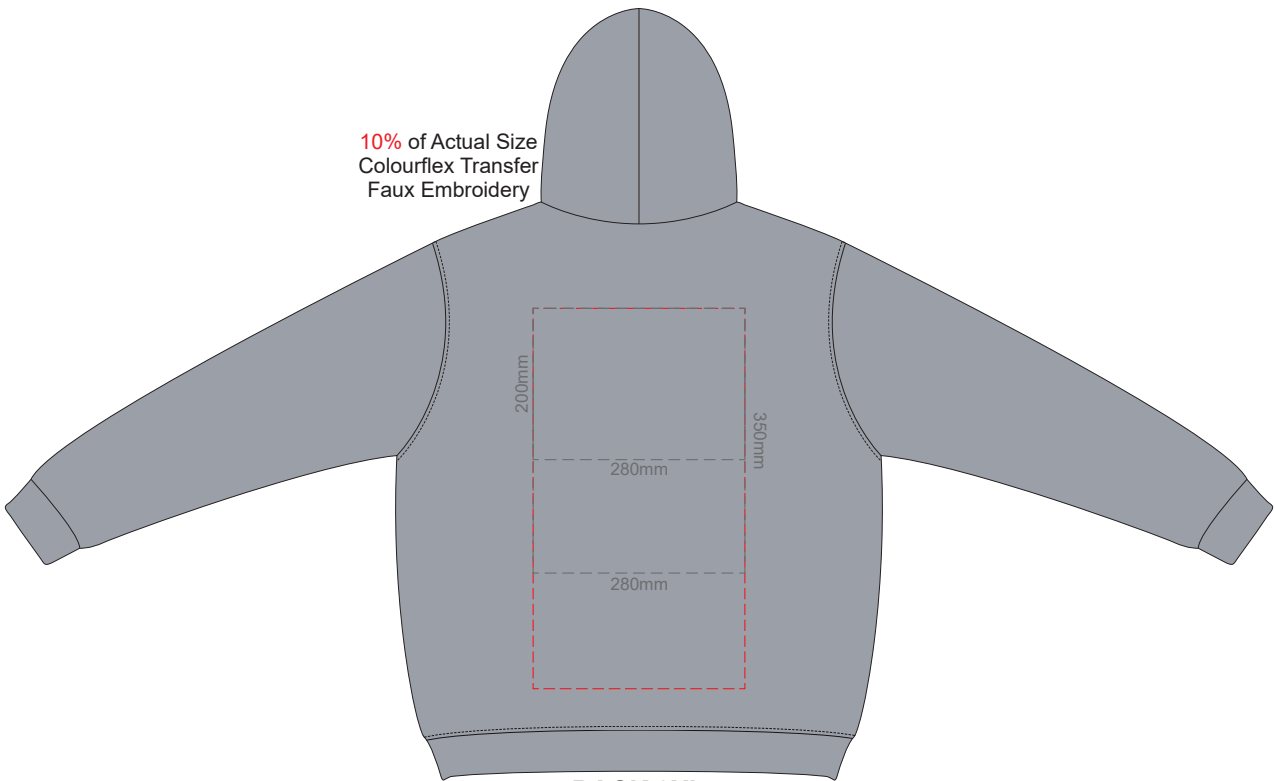

10% of Actual Size
Colourflex Transfer
Faux Embroidery

FRONT LARGE

10% of Actual Size
Colourflex Transfer
Faux Embroidery

BACK LARGE

Print area 280x200mm can be rotated to best suit.
Branding area can be moved anywhere within the red line.

10% of Actual Size
Colourflex Transfer
Faux Embroidery

FRONT EXTRA LARGE

10% of Actual Size
Colourflex Transfer
Faux Embroidery

BACK EXTRA LARGE

Print area 280x200mm can be rotated to best suit.
Branding area can be moved **anywhere within the red line.**

10% of Actual Size
Colourflex Transfer
Faux Embroidery

FRONT XXL

10% of Actual Size
Colourflex Transfer
Faux Embroidery

BACK XXL

Print area 280x200mm can be rotated to best suit.
Branding area can be moved anywhere within the red line.

10% of Actual Size
Colourflex Transfer
Faux Embroidery

FRONT 3XL

10% of Actual Size
Colourflex Transfer
Faux Embroidery

BACK 3XL

Print area 280x200mm can be rotated to best suit.
Branding area can be moved anywhere within the red line.