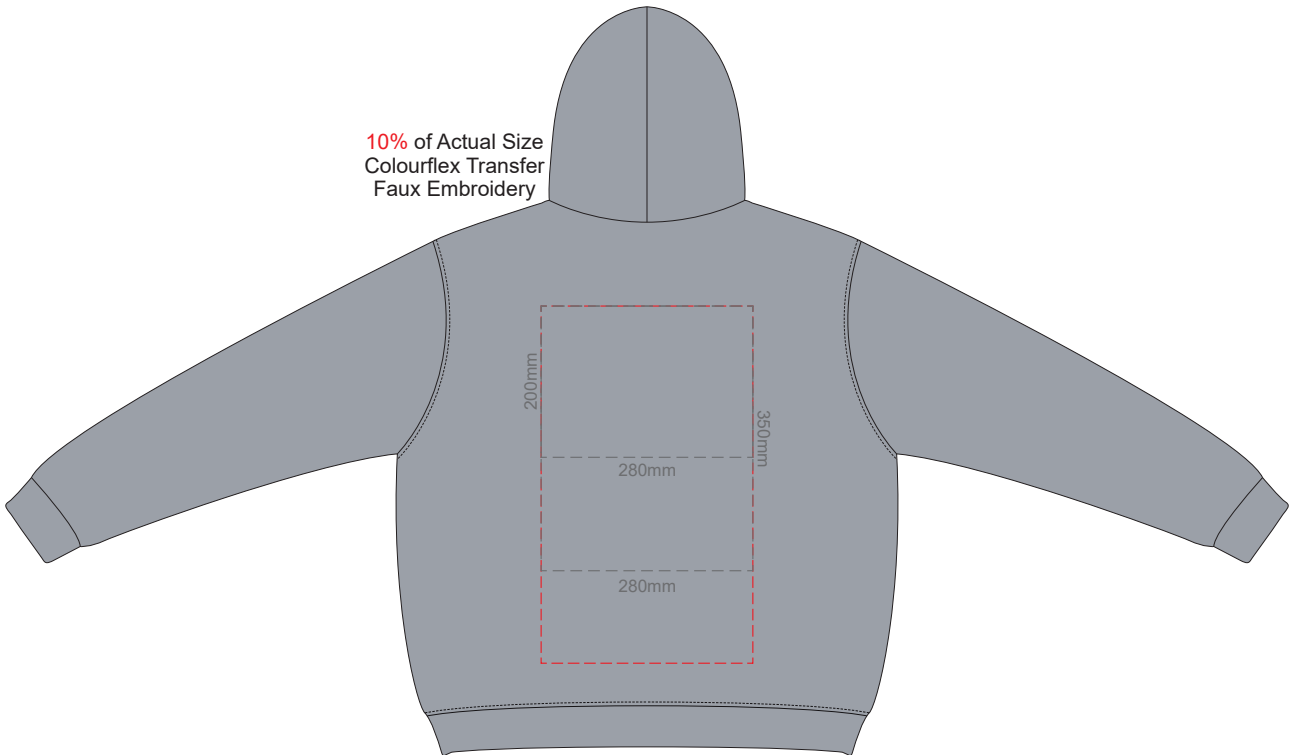

10% of Actual Size
Colourflex Transfer
Faux Embroidery

FRONT LARGE

10% of Actual Size
Colourflex Transfer
Faux Embroidery

BACK LARGE

Print area 280x200mm can be rotated to best suit.
Branding area can be moved anywhere within the red line.

10% of Actual Size
Colourflex Transfer
Faux Embroidery

FRONT EXTRA LARGE

10% of Actual Size
Colourflex Transfer
Faux Embroidery

BACK EXTRA LARGE

Print area 280x200mm can be rotated to best suit.
Branding area can be moved **anywhere within the red line.**

10% of Actual Size
Colourflex Transfer
Faux Embroidery

FRONT XXL

10% of Actual Size
Colourflex Transfer
Faux Embroidery

BACK XXL

Print area 280x200mm can be rotated to best suit.
Branding area can be moved anywhere within the red line.