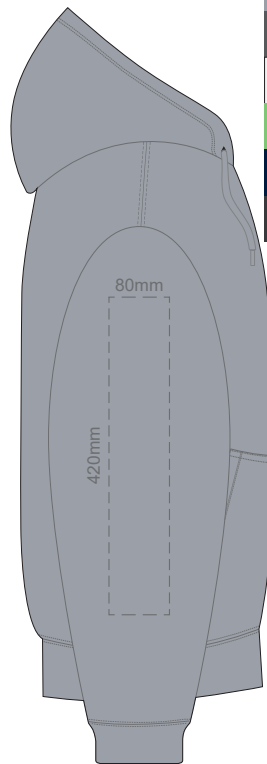

10% of Actual Size
Colourflex Transfer
Faux Embroidery

10% of Actual Size
Colourflex Transfer
Faux Embroidery

SIDE 1 XS

SIDE 2 XS

SIDE 1 SMALL

SIDE 2 SMALL

10% of Actual Size
Colourflex Transfer
Faux Embroidery

10% of Actual Size
Colourflex Transfer
Faux Embroidery

SIDE 1 MEDIUM

SIDE 2 MEDIUM

SIDE 1 LARGE

SIDE 2 LARGE

10% of Actual Size
Colourflex Transfer
Faux Embroidery

SIDE 1 XL

SIDE 2 XL

10% of Actual Size
Colourflex Transfer
Faux Embroidery

SIDE 1 2XL

SIDE 2 2XL

10% of Actual Size
Colourflex Transfer
Faux Embroidery

SIDE 1 3XL

SIDE 2 3XL

10% of Actual Size
Colourflex Transfer
Faux Embroidery

SIDE 1 4XL

SIDE 2 4XL

10% of Actual Size
Embroidery

FRONT EXTRA SMALL

10% of Actual Size
Embroidery

FRONT SMALL

10% of Actual Size
Embroidery

FRONT MEDIUM