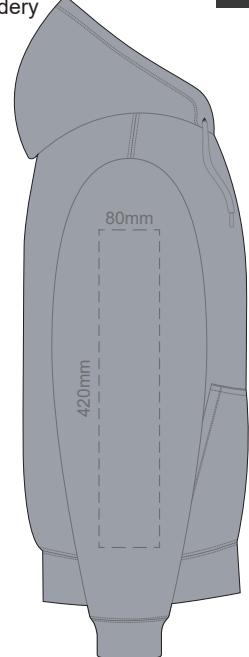

10% of Actual Size
Colourflex Transfer
Faux Embroidery

FRONT 3XL

10% of Actual Size
Colourflex Transfer
Faux Embroidery

BACK 3XL

Print area 280x200mm can be rotated to best suit.
Branding area can be moved anywhere within the red line.

10% of Actual Size
Colourflex Transfer
Faux Embroidery

FRONT 4XL

10% of Actual Size
Colourflex Transfer
Faux Embroidery

BACK 4XL

Print area 280x200mm can be rotated to best suit.
Branding area can be moved anywhere within the red line.

10% of Actual Size
Colourflex Transfer
Faux Embroidery

10% of Actual Size
Colourflex Transfer
Faux Embroidery

SIDE 1 XS

SIDE 2 XS

SIDE 1 SMALL

SIDE 2 SMALL

10% of Actual Size
Colourflex Transfer
Faux Embroidery

10% of Actual Size
Colourflex Transfer
Faux Embroidery

SIDE 1 MEDIUM

SIDE 2 MEDIUM

SIDE 1 LARGE

SIDE 2 LARGE

10% of Actual Size
Colourflex Transfer
Faux Embroidery

SIDE 1 XL

SIDE 2 XL