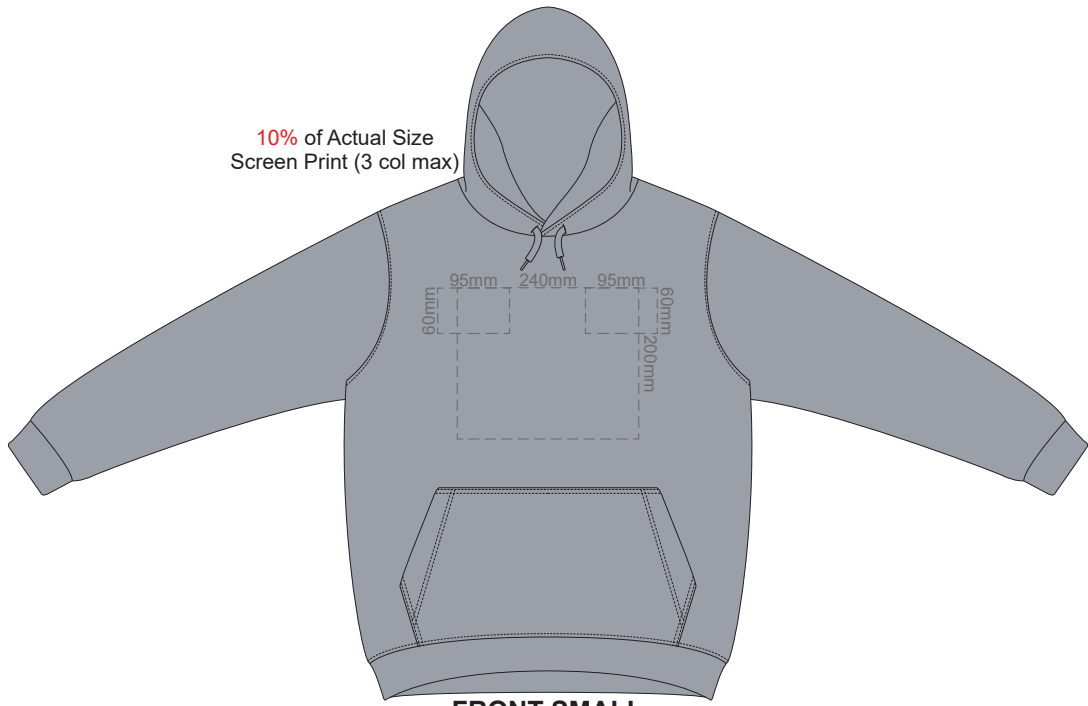

10% of Actual Size
Screen Print (3 col max)

FRONT EXTRA SMALL

10% of Actual Size
Screen Print (3 col max)

BACK EXTRA SMALL

10% of Actual Size
Screen Print (3 col max)

10% of Actual Size
Screen Print (3 col max)

10% of Actual Size
Screen Print (3 col max)

FRONT MEDIUM

10% of Actual Size
Screen Print (3 col max)

BACK MEDIUM

10% of Actual Size
Screen Print (3 col max)

FRONT LARGE

10% of Actual Size
Screen Print (3 col max)

BACK 4XL

10% of Actual Size
Colourflex Transfer
Faux Embroidery

FRONT EXTRA SMALL

10% of Actual Size
Colourflex Transfer
Faux Embroidery

BACK EXTRA SMALL

Print area 280x200mm can be rotated to best suit.
Branding area can be moved anywhere within the red line.

10% of Actual Size
Colourflex Transfer
Faux Embroidery

FRONT SMALL

10% of Actual Size
Colourflex Transfer
Faux Embroidery

BACK SMALL

Print area 280x200mm can be rotated to best suit.
Branding area can be moved **anywhere within the red line.**