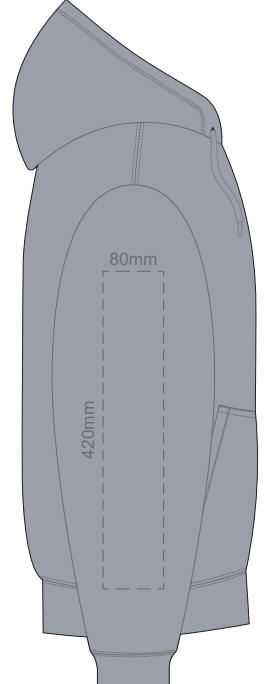

10% of Actual Size
Colourflex Transfer
Faux Embroidery

FRONT 4XL

10% of Actual Size
Colourflex Transfer
Faux Embroidery

BACK 4XL

Print area 280x200mm can be rotated to best suit.
Branding area can be moved anywhere within the red line.

10% of Actual Size
Colourflex Transfer
Faux Embroidery

10% of Actual Size
Colourflex Transfer
Faux Embroidery

SIDE 1 XS

SIDE 2 XS

SIDE 1 SMALL

SIDE 2 SMALL

10% of Actual Size
Colourflex Transfer
Faux Embroidery

10% of Actual Size
Colourflex Transfer
Faux Embroidery

SIDE 1 MEDIUM

SIDE 2 MEDIUM

SIDE 1 LARGE

SIDE 2 LARGE

10% of Actual Size
Colourflex Transfer
Faux Embroidery

SIDE 1 XL

SIDE 2 XL

10% of Actual Size
Colourflex Transfer
Faux Embroidery

SIDE 1 2XL

SIDE 2 2XL

10% of Actual Size
Colourflex Transfer
Faux Embroidery

SIDE 1 3XL

SIDE 2 3XL

10% of Actual Size
Colourflex Transfer
Faux Embroidery