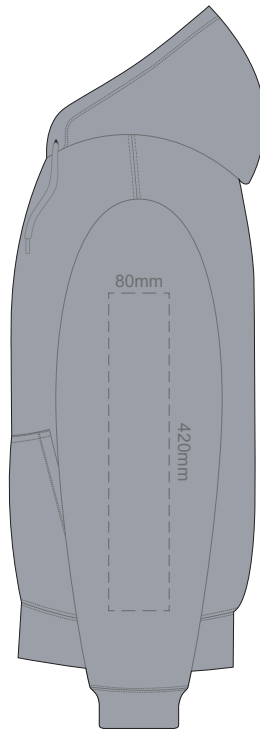

10% of Actual Size
Colourflex Transfer
Faux Embroidery

FRONT 4XL

10% of Actual Size
Colourflex Transfer
Faux Embroidery

BACK 4XL

Print area 280x200mm can be rotated to best suit.
Branding area can be moved anywhere within the red line.

10% of Actual Size
Colourflex Transfer
Faux Embroidery

10% of Actual Size
Colourflex Transfer
Faux Embroidery

SIDE 1 XS

SIDE 2 XS

SIDE 1 SMALL

SIDE 2 SMALL

10% of Actual Size
Colourflex Transfer
Faux Embroidery

10% of Actual Size
Colourflex Transfer
Faux Embroidery

SIDE 1 MEDIUM

SIDE 2 MEDIUM

SIDE 1 LARGE

SIDE 2 LARGE

10% of Actual Size
Colourflex Transfer
Faux Embroidery

SIDE 1 XL

SIDE 2 XL

10% of Actual Size
Colourflex Transfer
Faux Embroidery

SIDE 1 2XL

SIDE 2 2XL

10% of Actual Size
Colourflex Transfer
Faux Embroidery

SIDE 1 3XL

SIDE 2 3XL

10% of Actual Size
Colourflex Transfer
Faux Embroidery