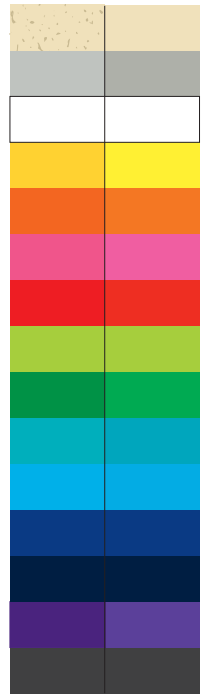

100% of Actual Size
Pad Print

Flip
Colour

Band
Colour

100% of Actual Size
Pad Print

SIDE 1

SIDE 2

100% of Actual Size
Screen Print (one colour)

100% of Actual Size
Screen Print (one colour)
Double Sided Template Front & Back

Red Line = Exact opposites of the product
(centre artwork to the red line)

Flip Colour
Band Colour

100% of Actual Size
Silicone Digital Print
Debossed

SIDE 1

SIDE 2

Flip Colour	Band Colour
Light beige	Light beige
Grey	Grey
White	White
Yellow	Yellow
Orange	Orange
Pink	Pink
Red	Red
Light green	Light green
Green	Green
Teal	Teal
Light blue	Light blue
Dark blue	Dark blue
Dark navy	Dark navy
Purple	Purple
Dark grey	Dark grey

100% of Actual Size
Digital Print
FRONT

Artwork will be printed directly onto the product via CMYK printing (no white), colours will not be vibrant due to white ink not being available for this process.

GIFT BOX SLEEVE
60% of Actual Size
Digital Label

Blue Line = The SIGNIFICANT PRINT AREA
(Keep all critical images & text within this box)
Black Line = Maximum print area
Pink Line = Bleed off to here
Red Line = Fold Line