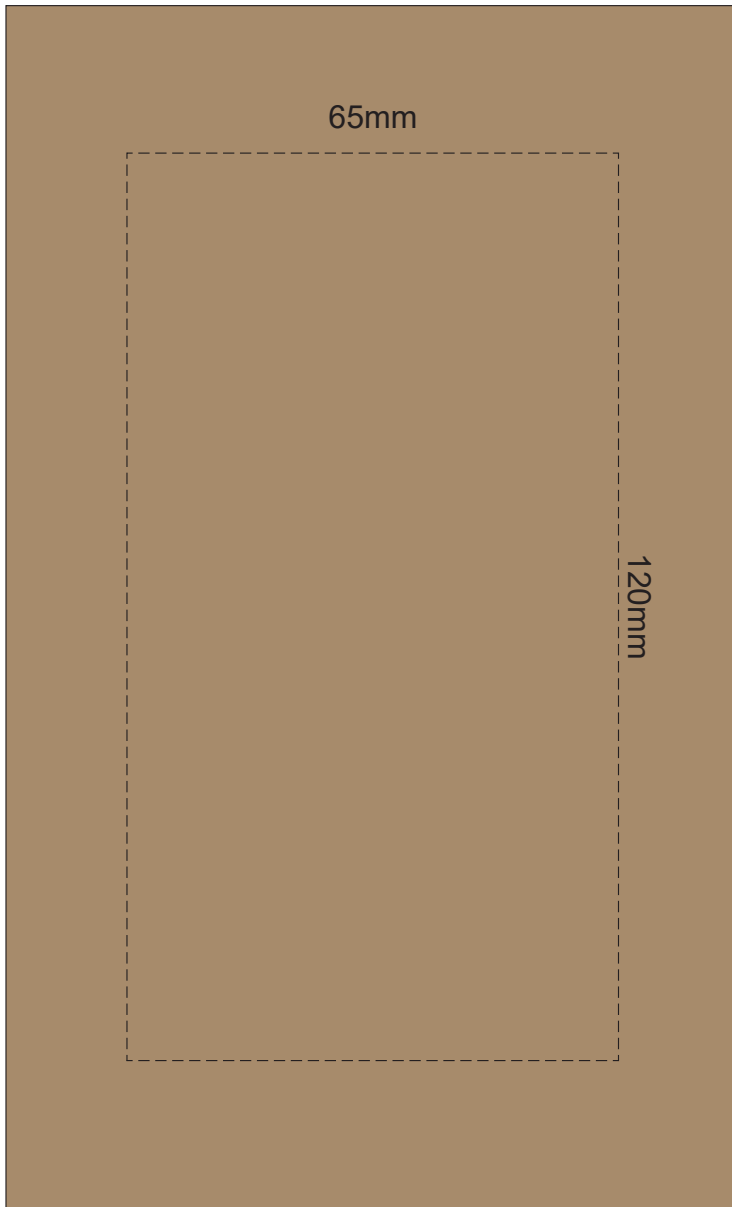

100% of Actual Size
Pad Print

Flip
Colour

Band
Colour

100% of Actual Size
Pad Print

SIDE 1

SIDE 2

100% of Actual Size
Screen Print (one colour)

100% of Actual Size
Screen Print (one colour)
Double Sided Template Front & Back

Red Line = Exact opposites of the product
(centre artwork to the red line)

Flip Colour
Band Colour

100% of Actual Size
Silicone Digital Print
Debossed

SIDE 1

SIDE 2

Flip Colour	Band Colour
Light beige	Light beige
Grey	Grey
White	White
Yellow	Yellow
Orange	Orange
Pink	Pink
Red	Red
Light green	Light green
Green	Green
Teal	Teal
Light blue	Light blue
Dark blue	Dark blue
Dark navy	Dark navy
Purple	Purple
Dark grey	Dark grey

100% of Actual Size
Digital Print
FRONT

Artwork will be printed directly onto the product via CMYK printing (no white), colours will not be vibrant due to white ink not being available for this process.

GIFT BOX SLEEVE
60% of Actual Size
Digital Label

Blue Line = The SIGNIFICANT PRINT AREA
(Keep all critical images & text within this box)
Black Line = Maximum print area
Pink Line = Bleed off to here
Red Line = Fold Line