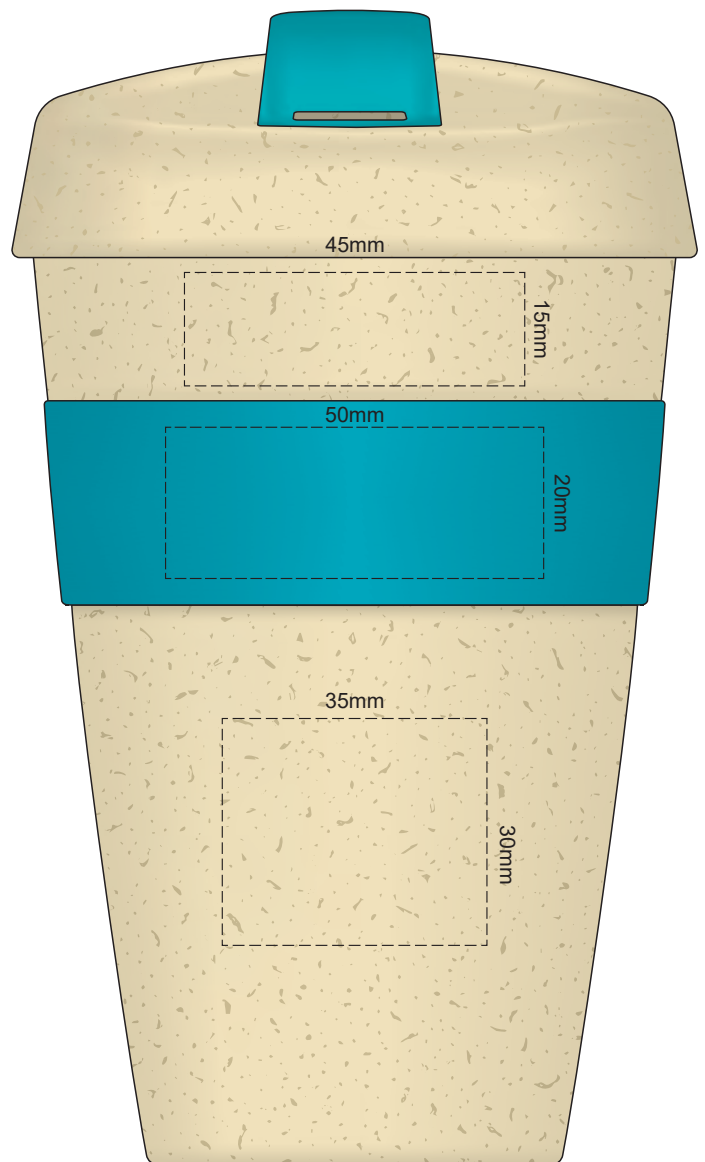

100% of Actual Size
Pad Print

Flip
Colour

Band
Colour

100% of Actual Size
Pad Print

SIDE 1

SIDE 2

100% of Actual Size
Screen Print (one colour)

100% of Actual Size
Screen Print (one colour)
Double Sided Template Front & Back

Red Line = Exact opposites of the product
(centre artwork to the red line)

Flip Colour
Band Colour

100% of Actual Size
Silicone Digital Print
Debossed

SIDE 1

SIDE 2

Flip Colour	Band Colour
Light beige	Light beige
Grey	Grey
White	White
Yellow	Yellow
Orange	Orange
Pink	Pink
Red	Red
Light green	Light green
Green	Green
Teal	Teal
Light blue	Light blue
Dark blue	Dark blue
Dark navy	Dark navy
Purple	Purple
Dark grey	Dark grey

100% of Actual Size
Digital Print
FRONT

Artwork will be printed directly onto the product via CMYK printing (no white), colours will not be vibrant due to white ink not being available for this process.

GIFT BOX SLEEVE
60% of Actual Size
Digital Label

Blue Line = The SIGNIFICANT PRINT AREA
(Keep all critical images & text within this box)
Black Line = Maximum print area
Pink Line = Bleed off to here
Red Line = Fold Line