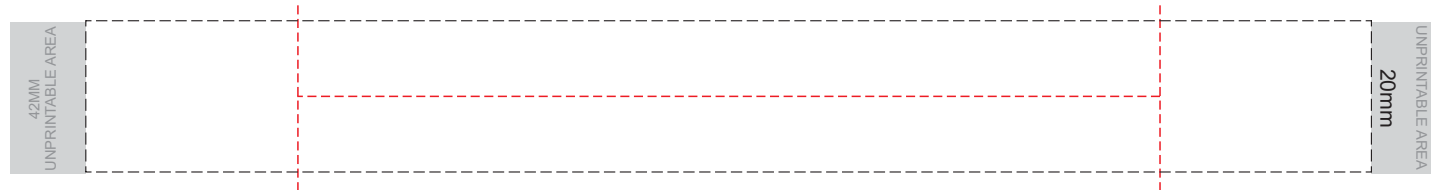

100% of Actual Size
Pad Print

Flip
Colour

Band
Colour

100% of Actual Size
Pad Print

SIDE 1

SIDE 2

100% of Actual Size
Screen Print (one colour)

100% of Actual Size
Screen Print (one colour)
Double Sided Template Front & Back

Red Line = Exact opposites of the product
(centre artwork to the red line)

Flip Colour
Band Colour

100% of Actual Size
Silicone Digital Print
Debossed

SIDE 1

SIDE 2

Flip Colour	Band Colour
Light beige	Light beige
Grey	Grey
White	White
Yellow	Yellow
Orange	Orange
Pink	Pink
Red	Red
Light green	Light green
Green	Green
Teal	Teal
Light blue	Light blue
Dark blue	Dark blue
Dark navy	Dark navy
Purple	Purple
Dark grey	Dark grey

GIFT BOX SLEEVE
60% of Actual Size
Digital Label

Blue Line = The SIGNIFICANT PRINT AREA
(Keep all critical images & text within this box)
Black Line = Maximum print area
Pink Line = Bleed off to here
Red Line = Fold Line