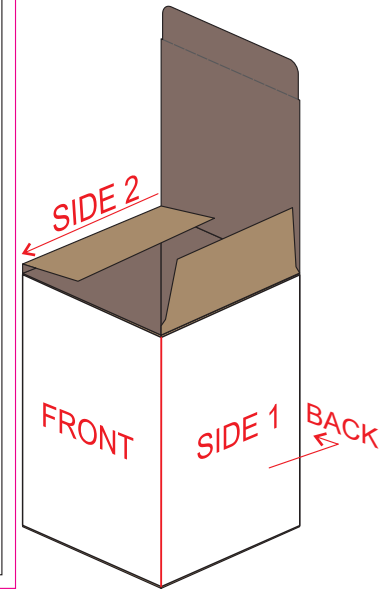

100% of Actual Size
Pad Print

Flip
Colour

Band
Colour

100% of Actual Size
Pad Print

SIDE 1

SIDE 2

100% of Actual Size
Screen Print (one colour)

100% of Actual Size
Screen Print (one colour)
Double Sided Template Front & Back

Red Line = Exact opposites of the product
(centre artwork to the red line)

Flip Colour
Band Colour

100% of Actual Size
Silicone Digital Print
Debossed

SIDE 1

SIDE 2

Flip Colour	Band Colour
Light beige	Light beige
Grey	Grey
White	White
Yellow	Yellow
Orange	Orange
Pink	Pink
Red	Red
Light green	Light green
Green	Green
Teal	Teal
Light blue	Light blue
Dark blue	Dark blue
Dark navy	Dark navy
Purple	Purple
Dark grey	Dark grey

GIFT BOX SLEEVE
60% of Actual Size
Digital Label

Blue Line = The SIGNIFICANT PRINT AREA
(Keep all critical images & text within this box)
Black Line = Maximum print area
Pink Line = Bleed off to here
Red Line = Fold Line