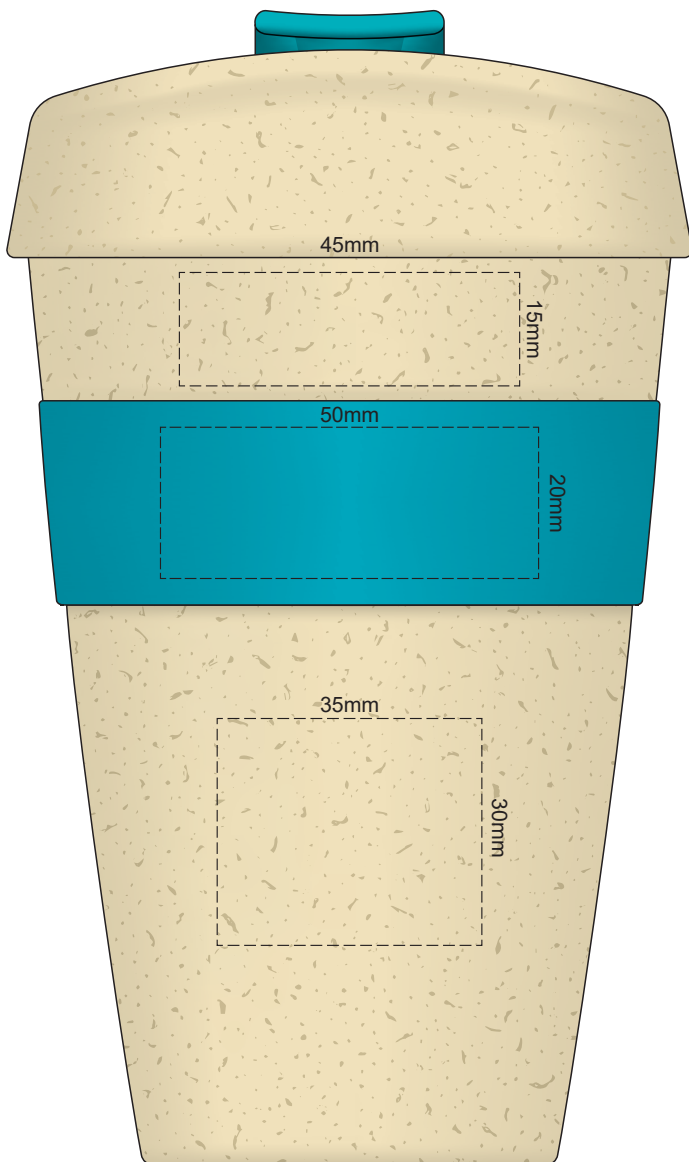

100% of Actual Size
Pad Print

Flip
Colour

Band
Colour

100% of Actual Size
Pad Print

SIDE 1

SIDE 2

100% of Actual Size
Screen Print (one colour)

100% of Actual Size
Screen Print (one colour)
Double Sided Template Front & Back

Red Line = Exact opposites of the product
(centre artwork to the red line)

Flip Colour
Band Colour

100% of Actual Size
Silicone Digital Print
Debossed

SIDE 1

SIDE 2

Flip Colour	Band Colour
Light beige	Light beige
Grey	Grey
White	White
Yellow	Yellow
Orange	Orange
Pink	Pink
Red	Red
Light green	Light green
Green	Green
Teal	Teal
Light blue	Light blue
Dark blue	Dark blue
Dark navy	Dark navy
Purple	Purple
Dark grey	Dark grey

100% of Actual Size
Digital Print
FRONT

Artwork will be printed directly onto the product via CMYK printing (no white), colours will not be vibrant due to white ink not being available for this process.

GIFT BOX SLEEVE
60% of Actual Size
Digital Label

Blue Line = The SIGNIFICANT PRINT AREA
(Keep all critical images & text within this box)
Black Line = Maximum print area
Pink Line = Bleed off to here
Red Line = Fold Line