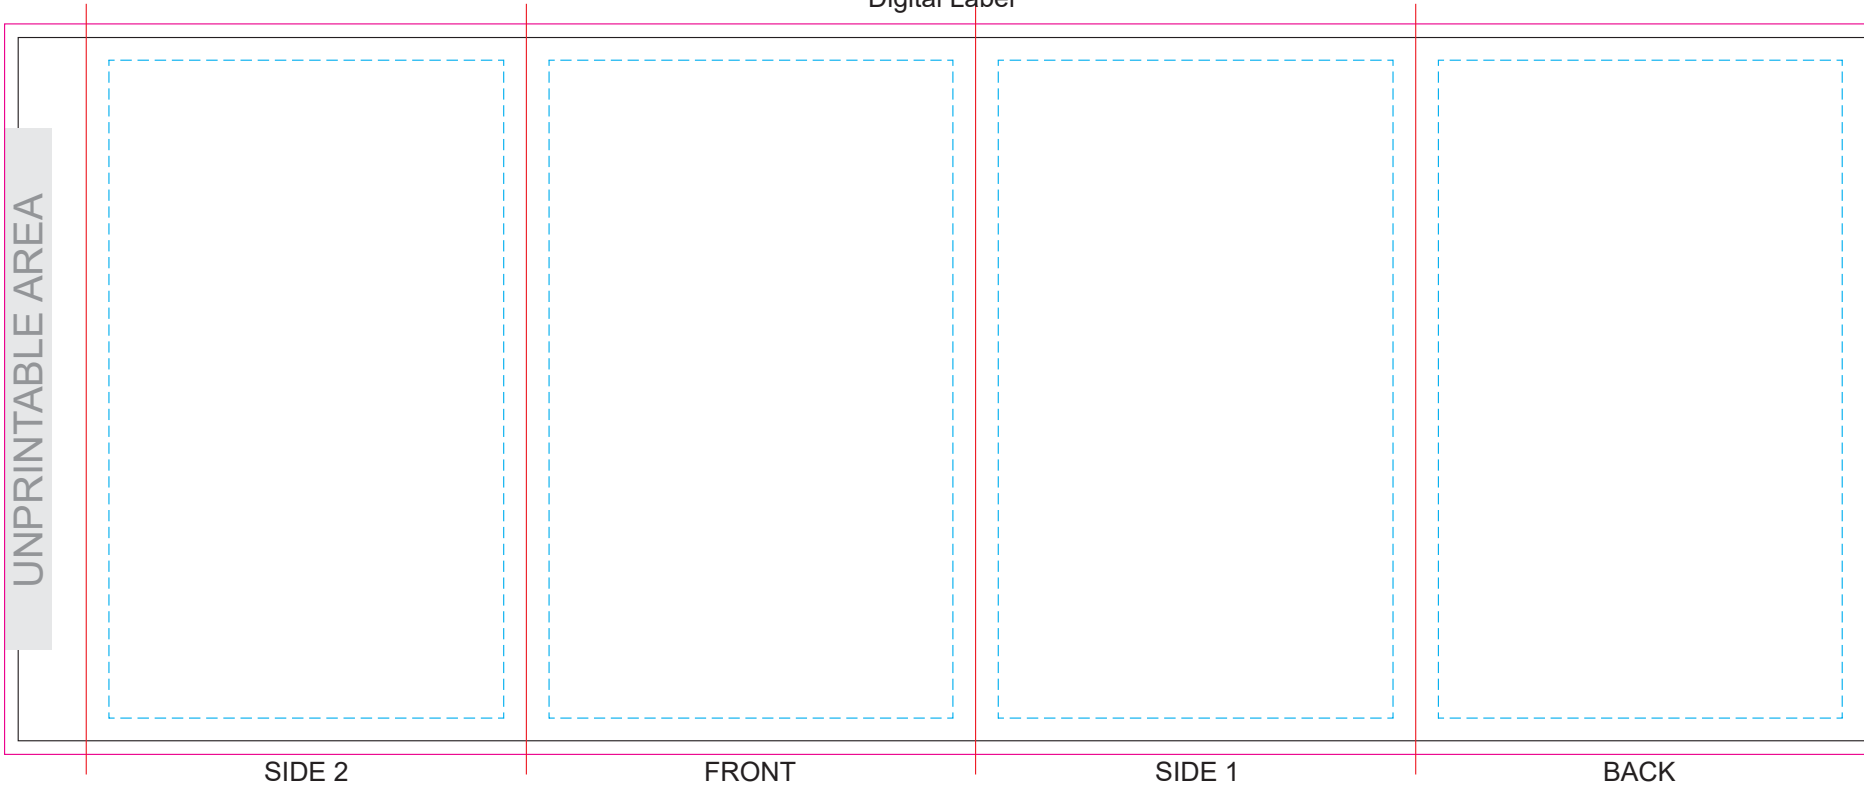

100% of Actual Size
Pad Print

Flip
Colour

Band
Colour

100% of Actual Size
Pad Print

SIDE 1

SIDE 2

100% of Actual Size
Screen Print (one colour)

100% of Actual Size
Screen Print (one colour)
Double Sided Template Front & Back

Red Line = Exact opposites of the product
(centre artwork to the red line)

Flip Colour
Band Colour

100% of Actual Size
Silicone Digital Print
Debossed

SIDE 1

SIDE 2

Flip Colour	Band Colour
Light beige	Light beige
Grey	Grey
White	White
Yellow	Yellow
Orange	Orange
Pink	Pink
Red	Red
Light green	Light green
Green	Green
Teal	Teal
Light blue	Light blue
Dark blue	Dark blue
Dark navy	Dark navy
Purple	Purple
Dark grey	Dark grey

GIFT BOX SLEEVE
60% of Actual Size
Digital Label

Blue Line = The SIGNIFICANT PRINT AREA
(Keep all critical images & text within this box)
Black Line = Maximum print area
Pink Line = Bleed off to here
Red Line = Fold Line