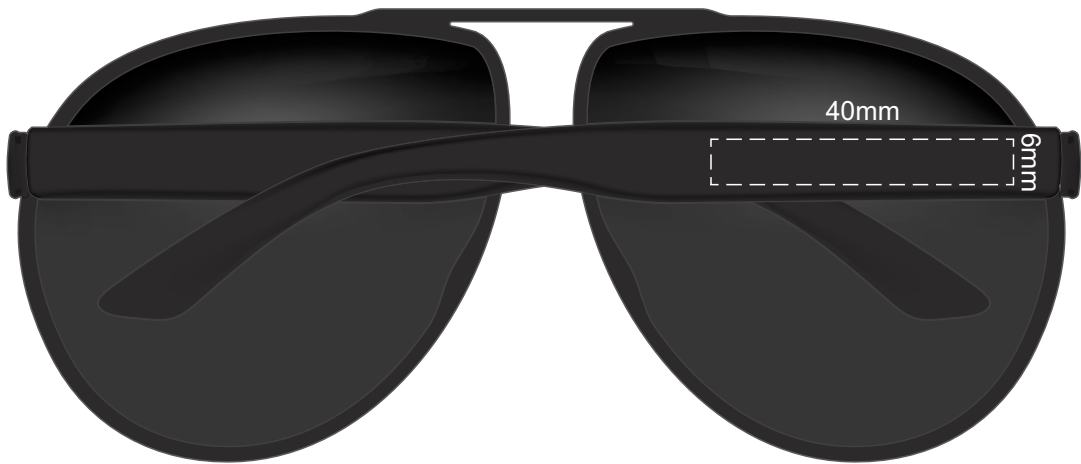

100% of Actual Size  
Pad Print

100% of Actual Size  
Screen Print (one colour)  
Colourflex Transfer

100% of Actual Size  
Debossing